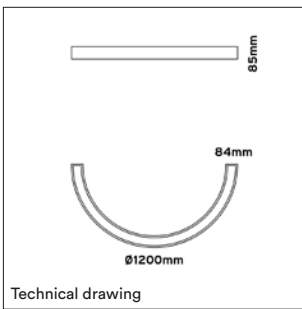

INFORMATION

- Bespoke size & product features available
- The light source in this product can be replaced with an equivalent module made by Philips, Osram or Tridonic.

DIFFUSER

White opal

ARTICLE NUMBER	DIAMETER	GROSS LUMEN OUTPUT	OUTPUT POWER	MODULE EFFICIENCY	COLOR TEMPERATURE	CRI	MINIMUM ORDER QUANTITY
PROFILE C 90							
Δ See colors							
9280.120.30.Δ	Ø 1200mm	11000lm	73W	151lm/W	3000K	>80	5
9280.120.35.Δ	Ø 1200mm	11000lm	73W	151lm/W	3500K	>80	5
9280.120.40.Δ	Ø 1200mm	11000lm	73W	151lm/W	4000K	>80	5

ARTICLE NUMBER	LENGTH	GROSS LUMEN OUTPUT	OUTPUT POWER	MODULE EFFICIENCY	COLOR TEMPERATURE	CRI	MINIMUM ORDER QUANTITY
PROFILE C 75							
Δ See colors							
9281.120.30.Δ	Ø 1200mm	9900lm	60W	165lm/W	3000K	>80	5
9281.120.35.Δ	Ø 1200mm	9900lm	60W	165lm/W	3500K	>80	5
9281.120.40.Δ	Ø 1200mm	9900lm	60W	165lm/W	4000K	>80	5

PROFILE C 50

ARTICLE NUMBER	LENGTH	GROSS LUMEN OUTPUT	OUTPUT POWER	MODULE EFFICIENCY	COLOR TEMPERATURE	CRI	MINIMUM ORDER QUANTITY
PROFILE C 50							
Δ See colors							
9282.120.30.Δ	Ø 1200mm	6600lm	41W	161lm/W	3000K	>80	5
9282.120.35.Δ	Ø 1200mm	6600lm	41W	161lm/W	3500K	>80	5
9282.120.40.Δ	Ø 1200mm	6600lm	41W	161lm/W	4000K	>80	5

PROFILE C 25

ARTICLE NUMBER	LENGTH	GROSS LUMEN OUTPUT	OUTPUT POWER	MODULE EFFICIENCY	COLOR TEMPERATURE	CRI	MINIMUM ORDER QUANTITY
PROFILE C 25							
Δ See colors							
9283.120.30.Δ	Ø 1200mm	3300lm	22W	150lm/W	3000K	>80	5
9283.120.35.Δ	Ø 1200mm	3300lm	22W	150lm/W	3500K	>80	5
9283.120.40.Δ	Ø 1200mm	3300lm	22W	150lm/W	4000K	>80	5