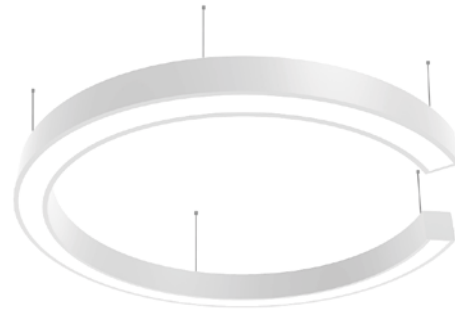

PRODUCT MATERIAL	Aluminium profile
LIGHT SOURCE	Philips Ledline
MODULE LIFETIME	Approx. 50.000 hours
DRIVER	Including on/off driver
COLORS (Δ)	○ 3 = RAL 9003 white ● 5 = RAL 9005 black ● 6 = RAL 9006 alu
REFLECTOR	Aluminium white
SIZE	See technical drawing

OPTIONS

COLORS	Available in all RAL colours on request Additional price + 10%
DIMMABLE	Dali dimmable
SUSPENSION SET	1500mm suspension set included
IP CLASS	IP20 in standard, IP44 on request
COLOUR RENDERING INDEX	>80 in standard, other on request
MOVEMENT SENSOR	On request
DAYLIGHT CONTROL SENSOR	On request
TUNABLE WHITE	On request
CYAN ENHANCED STATIC	On request
WIRELESS DIMMABLE	Masterconnect, Easy Air/Zigbee