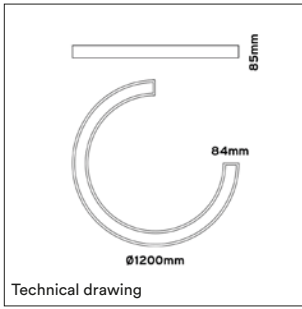

INFORMATION

- Bespoke size & product features available
- The light source in this product can be replaced with an equivalent module made by Philips, Osram or Tridonic.

DIFFUSER

White opal

ARTICLE NUMBER	DIAMETER	GROSS LUMEN OUTPUT	OUTPUT POWER	MODULE EFFICIENCY	COLOR TEMPERATURE	CRI	MINIMUM ORDER QUANTITY
PROFILE C 90							
Δ See colors							
9280.120.30.Δ	Ø 1200mm	11000lm	73W	151lm/W	3000K	>80	5
9280.120.35.Δ	Ø 1200mm	11000lm	73W	151lm/W	3500K	>80	5
9280.120.40.Δ	Ø 1200mm	11000lm	73W	151lm/W	4000K	>80	5

ARTICLE NUMBER	LENGTH	GROSS LUMEN OUTPUT	OUTPUT POWER	MODULE EFFICIENCY	COLOR TEMPERATURE	CRI	MINIMUM ORDER QUANTITY
PROFILE C 75							
Δ See colors							
9281.120.30.Δ	Ø 1200mm	9900lm	60W	165lm/W	3000K	>80	5
9281.120.35.Δ	Ø 1200mm	9900lm	60W	165lm/W	3500K	>80	5
9281.120.40.Δ	Ø 1200mm	9900lm	60W	165lm/W	4000K	>80	5

PROFILE C 50

ARTICLE NUMBER	LENGTH	GROSS LUMEN OUTPUT	OUTPUT POWER	MODULE EFFICIENCY	COLOR TEMPERATURE	CRI	MINIMUM ORDER QUANTITY
PROFILE C 50							
Δ See colors							
9282.120.30.Δ	Ø 1200mm	6600lm	41W	161lm/W	3000K	>80	5
9282.120.35.Δ	Ø 1200mm	6600lm	41W	161lm/W	3500K	>80	5
9282.120.40.Δ	Ø 1200mm	6600lm	41W	161lm/W	4000K	>80	5

PROFILE C 25

ARTICLE NUMBER	LENGTH	GROSS LUMEN OUTPUT	OUTPUT POWER	MODULE EFFICIENCY	COLOR TEMPERATURE	CRI	MINIMUM ORDER QUANTITY
PROFILE C 25							
Δ See colors							
9283.120.30.Δ	Ø 1200mm	3300lm	22W	150lm/W	3000K	>80	5
9283.120.35.Δ	Ø 1200mm	3300lm	22W	150lm/W	3500K	>80	5
9283.120.40.Δ	Ø 1200mm	3300lm	22W	150lm/W	4000K	>80	5