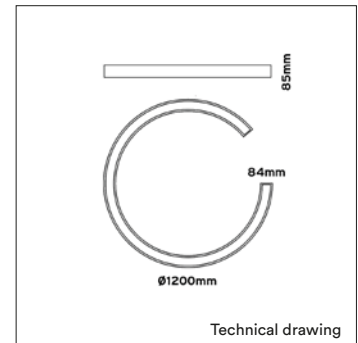

INFORMATION

- Bespoke size & product features available
- The light source in this product can be replaced with an equivalent module made by Philips, Osram or Tridonic.

DIFFUSER

White opal

ARTICLE NUMBER	DIAMETER	GROSS LUMEN OUTPUT	OUTPUT POWER	MODULE EFFICIENCY	COLOR TEMPERATURE	CRI	MINIMUM ORDER QUANTITY
PROFILE C 90							
Δ See colors							
9280.120.30.Δ	Ø 1200mm	11000lm	73W	151lm/W	3000K	>80	5
9280.120.35.Δ	Ø 1200mm	11000lm	73W	151lm/W	3500K	>80	5
9280.120.40.Δ	Ø 1200mm	11000lm	73W	151lm/W	4000K	>80	5

ARTICLE NUMBER	LENGTH	GROSS LUMEN OUTPUT	OUTPUT POWER	MODULE EFFICIENCY	COLOR TEMPERATURE	CRI	MINIMUM ORDER QUANTITY
PROFILE C 75							
Δ See colors							
9281.120.30.Δ	Ø 1200mm	9900lm	60W	165lm/W	3000K	>80	5
9281.120.35.Δ	Ø 1200mm	9900lm	60W	165lm/W	3500K	>80	5
9281.120.40.Δ	Ø 1200mm	9900lm	60W	165lm/W	4000K	>80	5

PROFILE C 50

ARTICLE NUMBER	LENGTH	GROSS LUMEN OUTPUT	OUTPUT POWER	MODULE EFFICIENCY	COLOR TEMPERATURE	CRI	MINIMUM ORDER QUANTITY
PROFILE C 50							
Δ See colors							
9282.120.30.Δ	Ø 1200mm	6600lm	41W	161lm/W	3000K	>80	5
9282.120.35.Δ	Ø 1200mm	6600lm	41W	161lm/W	3500K	>80	5
9282.120.40.Δ	Ø 1200mm	6600lm	41W	161lm/W	4000K	>80	5

PROFILE C 25

ARTICLE NUMBER	LENGTH	GROSS LUMEN OUTPUT	OUTPUT POWER	MODULE EFFICIENCY	COLOR TEMPERATURE	CRI	MINIMUM ORDER QUANTITY
PROFILE C 25							
Δ See colors							
9283.120.30.Δ	Ø 1200mm	3300lm	22W	150lm/W	3000K	>80	5
9283.120.35.Δ	Ø 1200mm	3300lm	22W	150lm/W	3500K	>80	5
9283.120.40.Δ	Ø 1200mm	3300lm	22W	150lm/W	4000K	>80	5