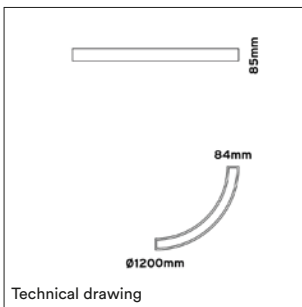

INFORMATION

- Bespoke size & product features available
- The light source in this product can be replaced with an equivalent module made by Philips, Osram or Tridonic.

DIFFUSER

White opal

ARTICLE NUMBER	DIAMETER	GROSS LUMEN OUTPUT	OUTPUT POWER	MODULE EFFICIENCY	COLOR TEMPERATURE	CRI	MINIMUM ORDER QUANTITY
PROFILE C 90							
Δ See colors							
9280.120.30.Δ	Ø 1200mm	11000lm	73W	151lm/W	3000K	>80	5
9280.120.35.Δ	Ø 1200mm	11000lm	73W	151lm/W	3500K	>80	5
9280.120.40.Δ	Ø 1200mm	11000lm	73W	151lm/W	4000K	>80	5

ARTICLE NUMBER	LENGTH	GROSS LUMEN OUTPUT	OUTPUT POWER	MODULE EFFICIENCY	COLOR TEMPERATURE	CRI	MINIMUM ORDER QUANTITY
PROFILE C 75							
Δ See colors							
9281.120.30.Δ	Ø 1200mm	9900lm	60W	165lm/W	3000K	>80	5
9281.120.35.Δ	Ø 1200mm	9900lm	60W	165lm/W	3500K	>80	5
9281.120.40.Δ	Ø 1200mm	9900lm	60W	165lm/W	4000K	>80	5

PROFILE C 50

ARTICLE NUMBER	LENGTH	GROSS LUMEN OUTPUT	OUTPUT POWER	MODULE EFFICIENCY	COLOR TEMPERATURE	CRI	MINIMUM ORDER QUANTITY
PROFILE C 50							
Δ See colors							
9282.120.30.Δ	Ø 1200mm	6600lm	41W	161lm/W	3000K	>80	5
9282.120.35.Δ	Ø 1200mm	6600lm	41W	161lm/W	3500K	>80	5
9282.120.40.Δ	Ø 1200mm	6600lm	41W	161lm/W	4000K	>80	5

PROFILE C 25

ARTICLE NUMBER	LENGTH	GROSS LUMEN OUTPUT	OUTPUT POWER	MODULE EFFICIENCY	COLOR TEMPERATURE	CRI	MINIMUM ORDER QUANTITY
PROFILE C 25							
Δ See colors							
9283.120.30.Δ	Ø 1200mm	3300lm	22W	150lm/W	3000K	>80	5
9283.120.35.Δ	Ø 1200mm	3300lm	22W	150lm/W	3500K	>80	5
9283.120.40.Δ	Ø 1200mm	3300lm	22W	150lm/W	4000K	>80	5