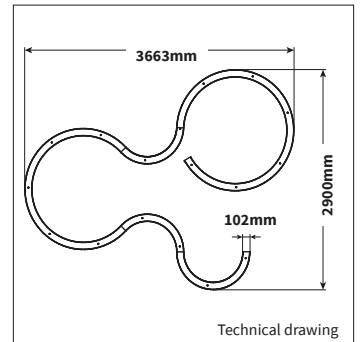

PRODUCT MATERIAL	Aluminium profile
LIGHT SOURCE	Philips Ledline
MODULE LIFETIME	Approx. 50.000 hours
DRIVER	Including on/off driver
COLORS (Δ)	○ 3 = RAL 9003 white ● 5 = RAL 9005 black ● 6 = RAL 9006 alu
REFLECTOR	Aluminium white
SIZE	See technical drawing

OPTIONS

COLORS	Available in all RAL colours on request Additional price + 10%
DIMMABLE	Dali dimmable
IP CLASS	IP20 in standard, IP44 on request
COLOUR RENDERING INDEX	>80 in standard, other on request
MOVEMENT SENSOR	On request
DAYLIGHT CONTROL SENSOR	On request
TUNABLE WHITE	On request
CYAN ENHANCED STATIC	On request

INFORMATION

Including 1500mm steel wire suspension with wire length control

Bespoke size & product features available

DIFFUSER

White opalic

ARTICLE NUMBER	LENGTH	GROSS LUMEN OUTPUT	NETTO LUMEN OUTPUT	OUTPUT POWER	MODULE EFFICIENCY	COLOR TEMPERATURE	CRI	TC LIFETIME
Δ See colors								
9276.366.30.Δ	3663 X 2900mm	40000lm	27000lm	247W	162lm/W	3000K	>80	50.000 Hrs
9276.366.35.Δ	3663 X 2900mm	40000lm	27000lm	247W	162lm/W	3500K	>80	50.000 Hrs
9276.366.40.Δ	3663 X 2900mm	40000lm	27000lm	247W	162lm/W	4000K	>80	50.000 Hrs