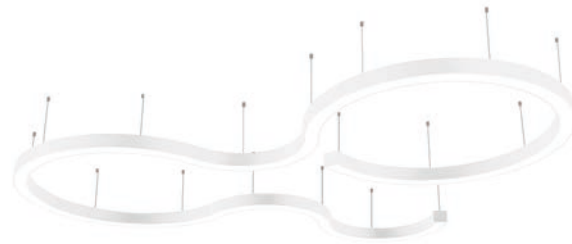

PRODUCT MATERIAL	Aluminium profile
LIGHT SOURCE	Philips Ledline
MODULE LIFETIME	Approx. 50.000 hours
DRIVER LEDLINE	Including on/off driver
COLORS (Δ)	<ul style="list-style-type: none"> ○ 3 = RAL 9003 white ● 5 = RAL 9005 black ● 6 = RAL 9006 alu
REFLECTOR	Aluminium white
ADJUSTABLE	No
SIZE	See technical drawing

OPTIONS

COLORS	Available in all RAL colours on request Additional price + 10%
DIMMABLE	Dali dimmable
SUSPENSION SET	1500mm suspension set included
IP CLASS	IP20 in standard, IP44 on request
COLOUR RENDERING INDEX	>80 in standard, other on request
MOVEMENT SENSOR	On request
DAYLIGHT CONTROL SENSOR	On request
TUNABLE WHITE	On request
CYAN ENHANCED STATIC	On request
WIRELESS DIMMABLE	Masterconnect, Easy Air/Zigbee

INFORMATION

- ⚠ Bespoke size & product features available
- ⚠ The light source in this product can be replaced with an equivalent module made by Philips, Osram or Tridonic.

DIFFUSER

White opalic

ARTICLE NUMBER	LENGTH	GROSSLUMEN OUTPUT	OUTPUT POWER	MODULE EFFICIENCY	COLOR TEMPERATURE	CRI
Δ See colors						
9276.366.30.Δ	3663 X 2900mm	40000lm	247W	162lm/W	3000K	>80
9276.366.35.Δ	3663 X 2900mm	40000lm	247W	162lm/W	3500K	>80
9276.366.40.Δ	3663 X 2900mm	40000lm	247W	162lm/W	4000K	>80