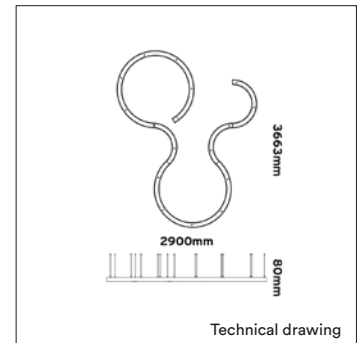

PRODUCT MATERIAL	Aluminium profile
LIGHT SOURCE	Philips Ledline
MODULE LIFETIME	Approx. 50.000 hours
DRIVER LEDLINE	Including on/off driver
COLORS (Δ)	<ul style="list-style-type: none"> ○ 3 = RAL 9003 white ● 5 = RAL 9005 black ● 6 = RAL 9006 alu
REFLECTOR	Aluminium white
ADJUSTABLE	No
SIZE	See technical drawing

INFORMATION

- ⚠ Bespoke size & product features available
- ⚠ The light source in this product can be replaced with an equivalent module made by Philips, Osram or Tridonic.

DIFFUSER

White opalic

ARTICLE NUMBER	LENGTH	GROSSLUMEN OUTPUT	OUTPUT POWER	MODULE EFFICIENCY	COLOR TEMPERATURE	CRI
Δ See colors						
9276.366.30.Δ	3663 X 2900mm	40000lm	247W	162lm/W	3000K	>80
9276.366.35.Δ	3663 X 2900mm	40000lm	247W	162lm/W	3500K	>80
9276.366.40.Δ	3663 X 2900mm	40000lm	247W	162lm/W	4000K	>80