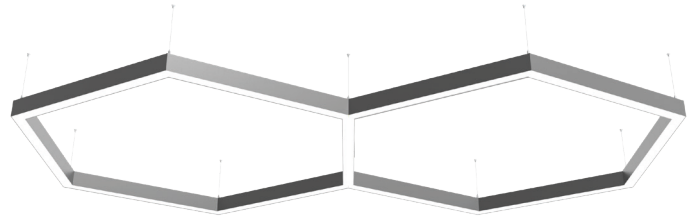

PROFILE HEXA 2

PRODUCT MATERIAL	Aluminium profile
LIGHT SOURCE	Philips Ledline
MODULE LIFETIME	Approx. 50.000 hours
DRIVER LEDLINE	Including Philips Xitanium driver
COLORS (Δ)	○ 3 = RAL 9003 white ● 5 = RAL 9005 black ● 6 = RAL 9006 alu
REFLECTOR	Aluminium white with opal cover
ADJUSTABLE	No
SIZE	See technical drawing

OPTIONS

COLORS	Available in all RAL colours on request Additional price + 10%
DIMMABLE	Dali dimmable
DIFFUSER	White opalic diffuser in standard Microprismatic UGR<19 option
EMERGENCY	3 hours
IP CLASS	IP20 in standard, IP44 on request
COLOUR RENDERING INDEX	>80 in standard, other on request
MOVEMENT SENSOR	On request
DAYLIGHT CONTROL SENSOR	On request
TUNABLE WHITE	On request
CYAN ENHANCED STATIC	On request

INFORMATION

Including 1500mm steel wire suspension with wire length control

Bespoke size & product features available