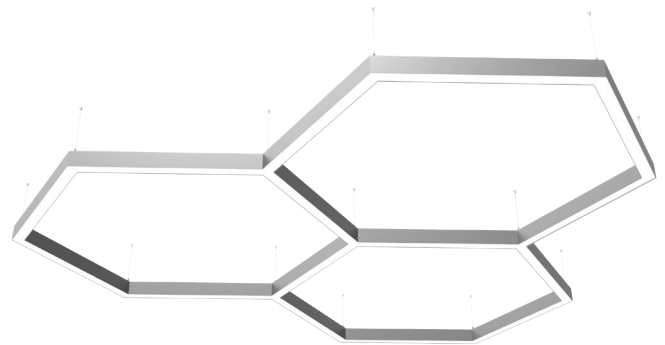

PROFILE HEXA 3

PRODUCT MATERIAL	Aluminium profile
LIGHT SOURCE	Philips Ledline
MODULE LIFETIME	Approx. 50.000 hours
DRIVER LEDLINE	Including Philips Xitanium driver
COLORS (Δ)	○ 3 = RAL 9003 white ● 5 = RAL 9005 black ● 6 = RAL 9006 alu
REFLECTOR	Aluminium white with opal cover
ADJUSTABLE	No
SIZE TRIPLE 3.1	See technical drawing
SIZE TRIPLE 3.2	See technical drawing

OPTIONS

COLORS	Available in all RAL colours on request Additional price + 10%
DIMMABLE	Dali dimmable
DIFFUSER	White opalic diffuser in standard Microprismatic UGR<19 option
EMERGENCY	3 hours
IP CLASS	IP20 in standard, IP44 on request
COLOUR RENDERING INDEX	>80 in standard, other on request
MOVEMENT SENSOR	On request
DAYLIGHT CONTROL SENSOR	On request
TUNABLE WHITE	On request
CYAN ENHANCED STATIC	On request

INFORMATION

Including 1500mm steel wire suspension with wire length control

Bespoke size & product features available