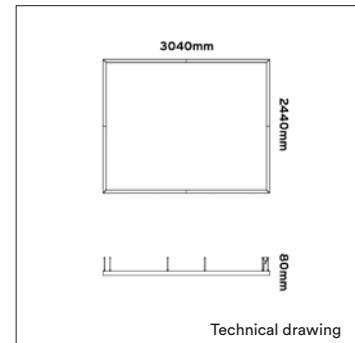

COLORS (Δ)

- 3 = RAL 9003 white
- 5 = RAL 9005 black
- 6 = RAL 9006 alu

REFLECTOR

Aluminium white

ADJUSTABLE

No

SIZE

See technical drawing

INFORMATION

- ⚠ Bespoke size & product features available
- ⚠ The light source in this product can be replaced with an equivalent module made by Philips, Osram or Tridonic.

DIFFUSER

ARTICLE NUMBER	LENGTH	GROSS LUMEN OUTPUT	OUTPUT POWER	MODULE EFFICIENCY	COLOR TEMPERATURE	CRI
Δ See colors						
9273.244.30.Δ	2440 X 3040mm	59400lm	361W	165lm/W	3000K	>80
9273.244.35.Δ	2440 X 3040mm	59400lm	361W	165lm/W	3500K	>80
9273.244.40.Δ	2440 X 3040mm	59400lm	361W	165lm/W	4000K	>80