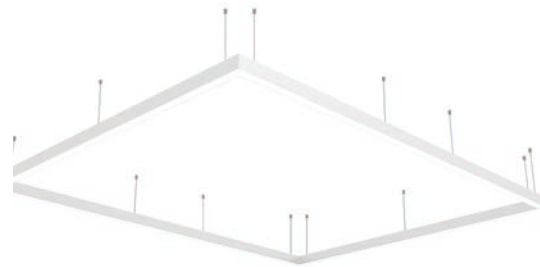

COLORS (Δ)

- 3 = RAL 9003 white
- 5 = RAL 9005 black
- 6 = RAL 9006 alu

REFLECTOR

Aluminium white

ADJUSTABLE

No

SIZE

See technical drawing

OPTIONS

COLORS	Available in all RAL colours on request Additional price + 10%
DIMMABLE	Dali dimmable
SUSPENSION SET	1500mm suspension set included
DIFFUSER	White opalic diffuser or Microprismatic UGR<19 option
EMERGENCY	3 hours
IP CLASS	IP20 in standard, IP44 on request
COLOUR RENDERING INDEX	>80 in standard, other on request
MOVEMENT SENSOR	On request
DAYLIGHT CONTROL SENSOR	On request
TUNABLE WHITE	On request
CYAN ENHANCED STATIC	On request
WIRELESS DIMMABLE	Masterconnect, Easy Air/Zigbee

INFORMATION

- ⚠ Bespoke size & product features available
- ⚠ The light source in this product can be replaced with an equivalent module made by Philips, Osram or Tridonic.

DIFFUSER

ARTICLE NUMBER	LENGTH	GROSS LUMEN OUTPUT	OUTPUT POWER	MODULE EFFICIENCY	COLOR TEMPERATURE	CRI
Δ See colors						
9273.244.30.Δ	2440 X 3040mm	59400lm	361W	165lm/W	3000K	>80
9273.244.35.Δ	2440 X 3040mm	59400lm	361W	165lm/W	3500K	>80
9273.244.40.Δ	2440 X 3040mm	59400lm	361W	165lm/W	4000K	>80