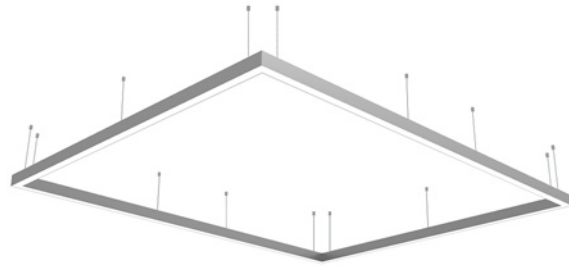

PRODUCT MATERIAL	Aluminium profile
LIGHT SOURCE	Philips Ledline
MODULE LIFETIME	Approx. 50.000 hours
DRIVER LEDLINE	Including driver
COLORS (Δ)	○ 3 = RAL 9003 white ● 5 = RAL 9005 black ● 6 = RAL 9006 alu
REFLECTOR	Aluminium white
ADJUSTABLE	No
SIZE	See technical drawing