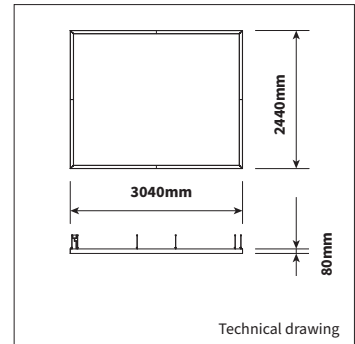

OPTIONS

COLORS	Available in all RAL colours on request Additional price + 10%
DIMMABLE	Dali dimmable
SUSPENSION SET	1500mm suspension set included
DIFFUSER	White opalic diffuser or Microprismatic UGR<19 option
EMERGENCY	3 hours
IP CLASS	IP20 in standard, IP44 on request
COLOUR RENDERING INDEX	>80 in standard, other on request
MOVEMENT SENSOR	On request
DAYLIGHT CONTROL SENSOR	On request
TUNABLE WHITE	On request
CYAN ENHANCED STATIC	On request
WIRELESS DIMMABLE	Masterconnect, Easy Air/Zigbee