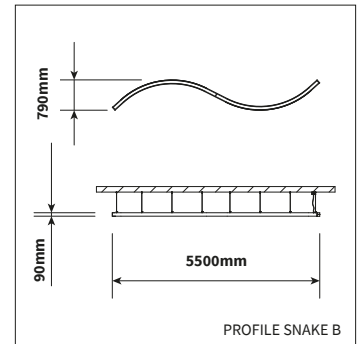

PROFILE SNAKE

PRODUCT MATERIAL	Aluminium profile
LIGHT SOURCE	Philips Ledline
MODULE LIFETIME	Approx. 50.000 hours
DRIVER	Including on/off driver
COLORS (Δ)	○ 3 = RAL 9003 white ● 5 = RAL 9005 black ● 6 = RAL 9006 alu
REFLECTOR	Aluminium white
SIZE	See technical drawing

OPTIONS

COLORS	Available in all RAL colours on request Additional price + 10%
DIMMABLE	Dali dimmable
IP CLASS	IP20 in standard, IP44 on request
COLOUR RENDERING INDEX	>80 in standard, other on request
MOVEMENT SENSOR	On request
DAYLIGHT CONTROL SENSOR	On request
TUNABLE WHITE	On request
CYAN ENHANCED STATIC	On request

INFORMATION

Including 1500mm steel wire suspension with wire length control

Bespoke size & product features available

DIFFUSER

White opalic