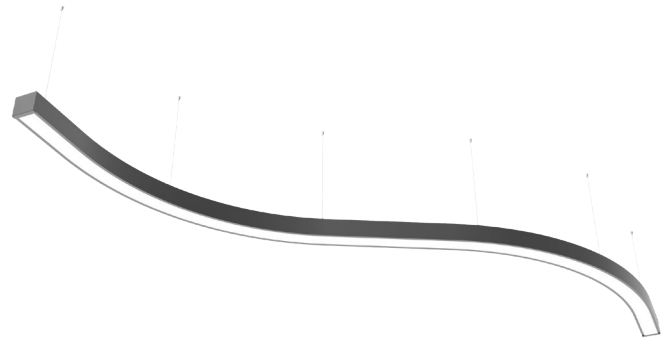

PROFILE SNAKE

PRODUCT MATERIAL	Aluminium profile
LIGHT SOURCE	Philips Ledline
MODULE LIFETIME	Approx. 50.000 hours
DRIVER	Including on/off driver
COLORS (Δ)	○ 3 = RAL 9003 white ● 5 = RAL 9005 black ● 6 = RAL 9006 alu
REFLECTOR	Aluminium white
SIZE	See technical drawing

OPTIONS

COLORS	Available in all RAL colours on request Additional price + 10%
DIMMABLE	Dali dimmable
IP CLASS	IP20 in standard, IP44 on request
COLOUR RENDERING INDEX	>80 in standard, other on request
MOVEMENT SENSOR	On request
DAYLIGHT CONTROL SENSOR	On request
TUNABLE WHITE	On request
CYAN ENHANCED STATIC	On request

INFORMATION

Including 1500mm steel wire suspension with wire length control

Bespoke size & product features available

DIFFUSER

White opalic