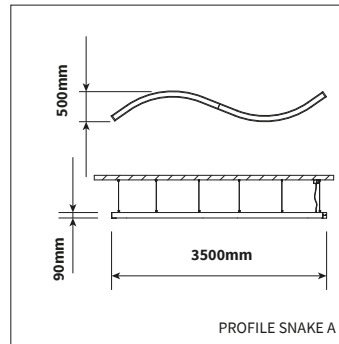

PROFILE SNAKE

PRODUCT MATERIAL	Aluminium profile
LIGHT SOURCE	Philips Ledline
MODULE LIFETIME	Approx. 50.000 hours
DRIVER	Including on/off driver
COLORS (Δ)	○ 3 = RAL 9003 white ● 5 = RAL 9005 black ● 6 = RAL 9006 alu
REFLECTOR	Aluminium white
SIZE	See technical drawing

OPTIONS

COLORS	Available in all RAL colours on request Additional price + 10%
DIMMABLE	Dali dimmable
IP CLASS	IP20 in standard, IP44 on request
COLOUR RENDERING INDEX	>80 in standard, other on request
MOVEMENT SENSOR	On request
DAYLIGHT CONTROL SENSOR	On request
TUNABLE WHITE	On request
CYAN ENHANCED STATIC	On request

INFORMATION

Including 1500mm steel wire suspension with wire length control

Bespoke size & product features available

DIFFUSER

White opalic