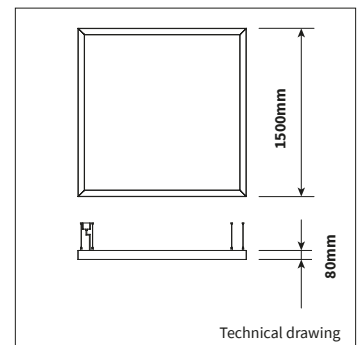

OPTIONS

COLORS	Available in all RAL colours on request Additional price + 10%
DIMMABLE	Dali dimmable
DIFFUSER	White opalic diffuser in standard Microprismatic UGR<19 option
EMERGENCY	3 hours
IP CLASS	IP20 in standard, IP44 on request
COLOUR RENDERING INDEX	>80 in standard, other on request
MOVEMENT SENSOR	On request
DAYLIGHT CONTROL SENSOR	On request
TUNABLE WHITE	On request
CYAN ENHANCED STATIC	On request