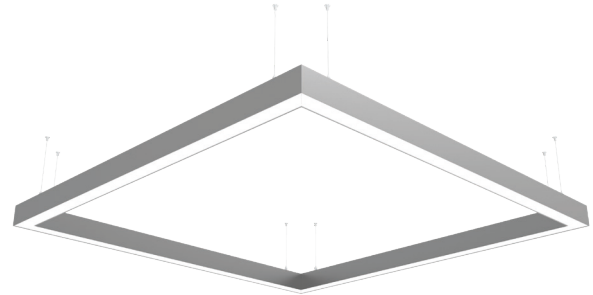

PROFILE SQUARE UD

PRODUCT MATERIAL	Aluminium profile
LIGHT SOURCE	Philips Ledline
MODULE LIFETIME	Approx. 50.000 hours
DRIVER LEDLINE	Including Philips Xitanium driver
COLORS (Δ)	○ 3 = RAL 9003 white ● 5 = RAL 9005 black ● 6 = RAL 9006 alu
REFLECTOR	Aluminium white
ADJUSTABLE	No
SIZE	See technical drawing