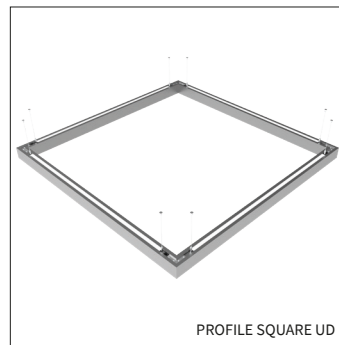

OPTIONS

COLORS	Available in all RAL colours on request Additional price + 10%
DIMMABLE	Dali dimmable
DIFFUSER	White opalic diffuser in standard Microprismatic UGR<19 option
EMERGENCY	3 hours
IP CLASS	IP20 in standard, IP44 on request
COLOUR RENDERING INDEX	>80 in standard, other on request
MOVEMENT SENSOR	On request
DAYLIGHT CONTROL SENSOR	On request
TUNABLE WHITE	On request
CYAN ENHANCED STATIC	On request