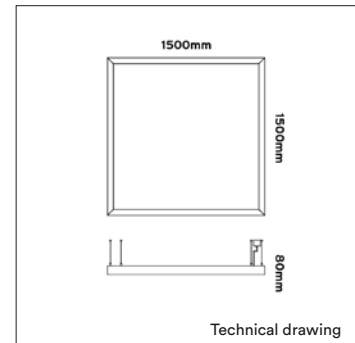

OPTIONS

COLORS	Available in all RAL colours on request Additional price + 10%
DIMMABLE	Dali dimmable
SUSPENSION SET	1500mm suspension set included
DIFFUSER	White opalic diffuser or Microprismatic UGR<19 option
EMERGENCY	3 hours
IP CLASS	IP20 in standard, IP44 on request
COLOUR RENDERING INDEX	>80 in standard, other on request
MOVEMENT SENSOR	On request
DAYLIGHT CONTROL SENSOR	On request
TUNABLE WHITE	On request
CYAN ENHANCED STATIC	On request
WIRELESS DIMMABLE	Masterconnect, Easy Air/Zigbee