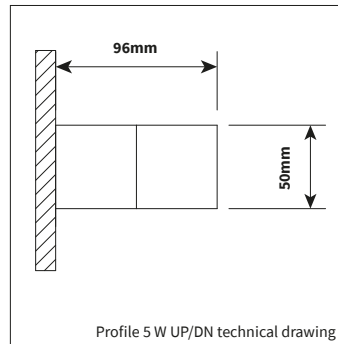

OPTIONS

COLORS	Available in all RAL colours on request Additional price + 10%
DIMMABLE	Dali dimmable
EMERGENCY	3 hours
IP CLASS	IP20 in standard, IP44 on request
COLOUR RENDERING INDEX	>80 in standard, other on request
MOVEMENT SENSOR	On request
DAYLIGHT CONTROL SENSOR	On request
TUNABLE WHITE	On request
CYAN ENHANCED STATIC	On request