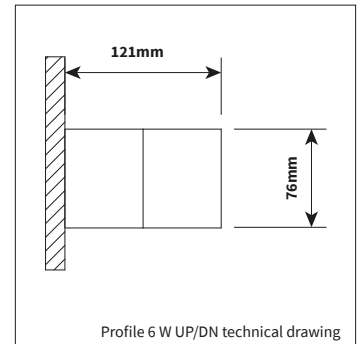

OPTIONS

COLORS	Available in all RAL colours on request Additional price + 10%
DIMMABLE	Dali dimmable
EMERGENCY	3 hours
IP CLASS	IP20 in standard, IP44 on request
COLOUR RENDERING INDEX	>80 in standard, other on request
MOVEMENT SENSOR	On request
DAYLIGHT CONTROL SENSOR	On request
TUNABLE WHITE	On request
CYAN ENHANCED STATIC	On request