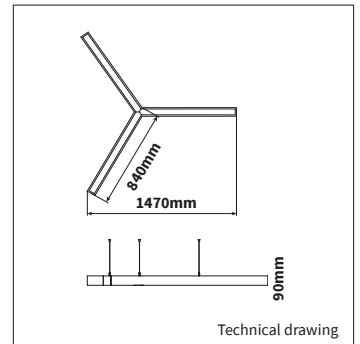

PRODUCT MATERIAL	Aluminium profile
LIGHT SOURCE	Philips Ledline
MODULE LIFETIME	Approx. 50.000 hours
DRIVER LEDLINE	Including Philips Xitanium driver
COLORS (Δ)	○ 3 = RAL 9003 white ● 5 = RAL 9005 black ● 6 = RAL 9006 alu
REFLECTOR	Aluminium white
SIZE	See technical drawing

OPTIONS

COLORS	Available in all RAL colours on request Additional price + 10%
DIMMABLE	Dali dimmable
DIFFUSER	White opalic diffuser in standard Microprismatic UGR<19 option
EMERGENCY	3 hours
IP CLASS	IP20 in standard, IP44 on request
COLOUR RENDERING INDEX	>80 in standard, other on request
MOVEMENT SENSOR	On request
DAYLIGHT CONTROL SENSOR	On request
TUNABLE WHITE	On request
CYAN ENHANCED STATIC	On request

Technical drawing

INFORMATION

Including 1500mm steel wire suspension with wire length control

Bespoke size & product features available

DIFFUSER

ARTICLE NUMBER	LENGTH	GROSS LUMEN OUTPUT	NETTO LUMEN OUTPUT	OUTPUT POWER	MODULE EFFICIENCY	COLOR TEMPERATURE	CRI	TC LIFETIME
Δ See colors								
9263.170.30.Δ	1700 X 1357mm	9900lm	6900lm	60W	165lm/W	3000K	>80	50.000 Hrs
9263.170.35.Δ	1700 X 1357mm	9900lm	6900lm	60W	165lm/W	3500K	>80	50.000 Hrs
9263.170.40.Δ	1700 X 1357mm	9900lm	6900lm	60W	165lm/W	4000K	>80	50.000 Hrs