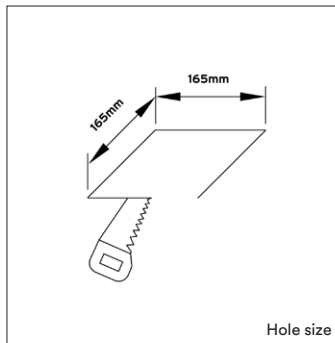

INFORMATION

Nominal lifetime L90/B50 @50.000 h / 25°C

The light source in this product can be replaced with an equivalent module made by Philips, Osram or Tridonic.