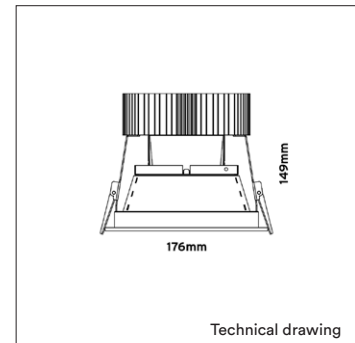

INFORMATION

Nominal lifetime L90/B50 @50.000 h / 25°C

The light source in this product can be replaced with an equivalent module made by Philips, Osram or Tridonic.