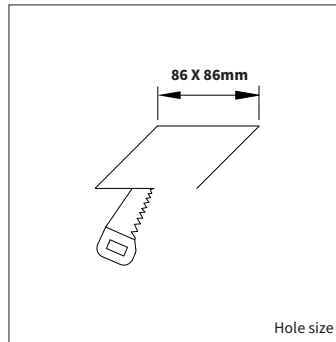

PRODUCT MATERIAL	Die-cast aluminium
LIGHT SOURCE	Osram 5050
DRIVER	Including driver
COLORS (Δ)	○ 3 = RAL 9003 white ● 5 = RAL 9005 black
BEAM ANGLE	
ADJUSTABLE	No
SIZE	93 X 93 X 47mm

OPTIONS

DRIVER OPTIONS	Phase cut	Included
	1/10V	350mA 0-15W Art. no.: 0115.350.30.0
	DALI	350mA 8-19W Art. no.: 0120.350.40.0
POWER CABLE OPTIONS Connected to driver/fixture	Europlug 1500mm 2 X 0,75	Included
	Wieland GST 18/3 male 2000mm 3 X 0,75 Art. no.: 0501.183.20.0	
	Wieland T connector GST 18/3 200mm 3 X 0,75 Art. no.: 0500.183.20.0	

INFORMATION

Full warranty only applies when fixture is purchased in combination with recommended driver.

ARTICLE NUMBER	LAMP TYPE	BRAND	LUMINOUS FLUX	OUTPUT POWER	MODULE EFFICIENCY	COLOR TEMPERATURE	CRI	TC LIFETIME	mA
4417.235.24.Δ	5050	Cree	1500lm	14W	107lm/W	2700K	>90	50.000 Hrs	350mA
4417.335.24.Δ	5050	Cree	1500lm	14W	107lm/W	3000K	>90	50.000 Hrs	350mA

Δ See colors