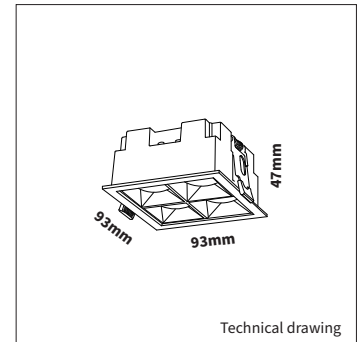

PRODUCT MATERIAL	Die-cast aluminium
LIGHT SOURCE	Osram 5050
DRIVER	Including driver
COLORS (Δ)	○ 3 = RAL 9003 white ● 5 = RAL 9005 black
BEAM ANGLE	
ADJUSTABLE	No
SIZE	93 X 93 X 47mm

OPTIONS

DRIVER OPTIONS	Phase cut	Included
	1/10V	350mA 0-15W Art. no.: 0115.350.30.0
	DALI	350mA 8-19W Art. no.: 0120.350.40.0
POWER CABLE OPTIONS Connected to driver/fixture	Europlug 1500mm 2 X 0,75	Included
	Wieland GST 18/3 male 2000mm 3 X 0,75 Art. no.: 0501.183.20.0	
	Wieland T connector GST 18/3 200mm 3 X 0,75 Art. no.: 0500.183.20.0	

INFORMATION

Full warranty only applies when fixture is purchased in combination with recommended driver.

ARTICLE NUMBER	LAMP TYPE	BRAND	LUMINOUS FLUX	OUTPUT POWER	MODULE EFFICIENCY	COLOR TEMPERATURE	CRI	TC LIFETIME	mA
4417.235.24.Δ	5050	Cree	1500lm	14W	107lm/W	2700K	>90	50.000 Hrs	350mA
4417.335.24.Δ	5050	Cree	1500lm	14W	107lm/W	3000K	>90	50.000 Hrs	350mA

Δ See colors