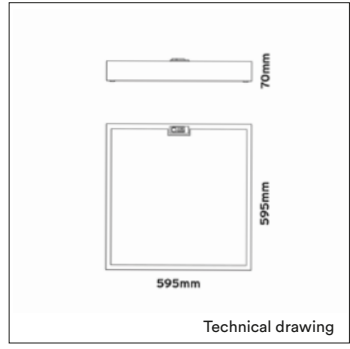

DIFFUSER

INFORMATION

Nominal lifetime L80/B10 @70.000 h / 25°C

- ⚠ Bespoke size & product features available
- ⚠ The light source in this product can be replaced with an equivalent module made by Philips, Osram or Tridonic.

ARTICLE NUMBER	LENGTH	GROSS LUMEN OUTPUT	OUTPUT POWER	MODULE EFFICIENCY	COLOR TEMPERATURE	CRI
OPAL						
Δ See colors						
80.01030.83.XC.OP.Δ	595 X 595mm	5000lm	30W	167lm/W	3000K	>80
80.01030.81.XC.OP.Δ	595 X 595mm	5000lm	30W	167lm/W	3500K	>80
80.01030.84.XC.OP.Δ	595 X 595mm	5000lm	30W	167lm/W	4000K	>80

ARTICLE NUMBER	LENGTH	GROSS LUMEN OUTPUT	OUTPUT POWER	MODULE EFFICIENCY	COLOR TEMPERATURE	CRI
UGR<19						
Δ See colors						
80.01030.83.XC.OP.MP19.Δ	595 X 595mm	5000lm	30W	167lm/W	3000K	>80
80.01030.81.XC.OP.MP19.Δ	595 X 595mm	5000lm	30W	167lm/W	3500K	>80
80.01030.84.XC.OP.MP19.Δ	595 X 595mm	5000lm	30W	167lm/W	4000K	>80

Keylight International reserves the right to modify or change technical, construction or LED specifications due to continuous improvements of our products and light sources.