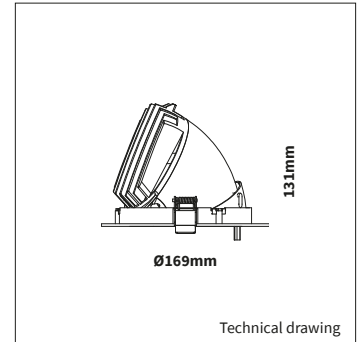

PRODUCT MATERIAL	Die-cast aluminium
LIGHT SOURCE	Philips SLM G7
MODULE LIFETIME	Approx. 50.000 hours
DRIVER	Including Xitanium driver
COLORS (Δ)	○ 3 = RAL 9003 white ● 5 = RAL 9005 black
BEAM ANGLE	▲ 24°
ADJUSTABLE	Yes
SIZE	Ø169 X 131mm

OPTIONS

OPTIONAL BEAM ANGLE	▲ 12° Art. no.: 4224.012.00.0 ▲ 36° Art. no.: 4224.036.00.0 ▲ 50° Art. no.: 4224.050.00.0
EMERGENCY MODULE	Art. no.: 0187.003.03.0 - 3 hour
DIFFUSER	Art. no.: 0182.999.99.0
DIFFUSER RING	Art. no.: 0184.999.99.0
DIMMABLE	Phase cut dimmable driver DALI dimmable driver
POWER CABLE OPTIONS Connected to driver/fixture	Europlug 2000mm 2 X 0,75 Included Art. no.: 0502.075.20.0 Wieland GST 18/3 male 2000mm 3 X 0,75 Art. no.: 0501.183.20.0 Wieland T connector GST 18/3 200mm 3 X 0,75 Art. no.: 0500.183.20.0
WIRELESS DIMMABLE	Masterconnect, Easy Air/Zigbee

INFORMATION

Nominal lifetime L90/B50 @50.000 h - 25°C

AVAILABLE SLM OPTIONS

To order the correct product, please replace **COB*** in the article number field with the COB code found on the last page of the catalogue

ARTICLE NUMBER	LUMINOUS FLUX	BRAND	COLOR TEMPERATURE	SETTING
Δ See colors				
4224.COB*.24.Δ	1100lm	Philips SLM G7	827 / 927 / 830 / 930 / 835 / 840 / 850	High Efficiency
4224.COB*.24.Δ	1100lm	Philips SLM G7	Premium White 830 / 930 / 935 / 940	High Efficiency
4224.COB*.24.Δ	1100lm	Philips SLM G7	Premium White HE 930	High Efficiency
4224.COB*.24.Δ	1100lm	Philips SLM G7	Premium Color 930	High Efficiency
4224.COB*.24.Δ	1100lm	Philips SLM G7	Premium Color HE 930	High Efficiency
4224.COB*.24.Δ	1100lm	Philips SLM G7	Crisp White 930	High Efficiency
4224.COB*.24.Δ	1100lm	Philips SLM G7	Food: Meat / Bakery / Iced Seafood / Live Seafood / Vegetables & Fruit	High Efficiency
4224.COB*.24.Δ	2000lm	Philips SLM G7	827 / 927 / 830 / 930 / 835 / 840 / 850	High Efficiency
4224.COB*.24.Δ	2000lm	Philips SLM G7	Premium White 830 / 930 / 935 / 940	High Efficiency
4224.COB*.24.Δ	2000lm	Philips SLM G7	Premium White HE 930	High Efficiency
4224.COB*.24.Δ	2000lm	Philips SLM G7	Premium Color 930	High Efficiency
4224.COB*.24.Δ	2000lm	Philips SLM G7	Premium Color HE 930	High Efficiency
4224.COB*.24.Δ	2000lm	Philips SLM G7	Crisp White 930	High Efficiency
4224.COB*.24.Δ	2000lm	Philips SLM G7	Food: Meat / Bakery / Iced Seafood / Live Seafood / Vegetables & Fruit	High Efficiency
4224.COB*.24.Δ	3000lm	Philips SLM G7	827 / 927 / 830 / 930 / 835 / 840 / 850 / 857	High Efficiency
4224.COB*.24.Δ	3000lm	Philips SLM G7	Premium White 830 / 930 / 935 / 940	High Efficiency
4224.COB*.24.Δ	3000lm	Philips SLM G7	Premium White HE 930	High Efficiency
4224.COB*.24.Δ	3000lm	Philips SLM G7	Premium Color 930	High Efficiency
4224.COB*.24.Δ	3000lm	Philips SLM G7	Premium Color HE 930	High Efficiency
4224.COB*.24.Δ	3000lm	Philips SLM G7	Crisp White 930	High Efficiency
4224.COB*.24.Δ	4500lm	Philips SLM G7	827 / 830 / 835 / 840 / 850 / 857	High Efficiency
4224.COB*.24.Δ	4500lm	Philips SLM G7	Premium White 830 / 940	High Efficiency

1 High efficiency is the standard Keylight setting for all SLM G7 LED modules. For COB led specification and warranty information regarding high efficiency, see last page of the catalogue. Standard system warranty is 5 years.