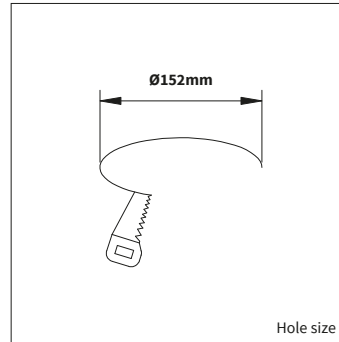

PRODUCT MATERIAL	Die-cast aluminium
LIGHT SOURCE	Philips SLM G7
MODULE LIFETIME	Approx. 50.000 hours
DRIVER	Including Xitanium driver
COLORS (Δ)	○ 3 = RAL 9003 white ● 5 = RAL 9005 black
BEAM ANGLE	▲ 24°
ADJUSTABLE	Yes
SIZE	Ø169 X 131mm

OPTIONS

OPTIONAL BEAM ANGLE	▲ 12° Art. no.: 4224.012.00.0 ▲ 36° Art. no.: 4224.036.00.0 ▲ 50° Art. no.: 4224.050.00.0
EMERGENCY MODULE	Art. no.: 0187.003.03.0 - 3 hour
DIFFUSER	Art. no.: 0182.999.99.0
DIFFUSER RING	Art. no.: 0184.999.99.0
DIMMABLE	Phase cut dimmable driver DALI dimmable driver
POWER CABLE OPTIONS Connected to driver/fixture	Europlug 2000mm 2 X 0,75 Included Art. no.: 0502.075.20.0 Wieland GST 18/3 male 2000mm 3 X 0,75 Art. no.: 0501.183.20.0 Wieland T connector GST 18/3 200mm 3 X 0,75 Art. no.: 0500.183.20.0
WIRELESS DIMMABLE	Masterconnect, Easy Air/Zigbee

INFORMATION

Nominal lifetime L90/B50 @50.000 h - 25°C

AVAILABLE SLM OPTIONS

To order the correct product, please replace **COB*** in the article number field with the COB code found on the last page of the catalogue

ARTICLE NUMBER	LUMINOUS FLUX	BRAND	COLOR TEMPERATURE	SETTING
Δ See colors				
4224.COB*.24.Δ	1100lm	Philips SLM G7	827 / 927 / 830 / 930 / 835 / 840 / 850	High Efficiency
4224.COB*.24.Δ	1100lm	Philips SLM G7	Premium White 830 / 930 / 935 / 940	High Efficiency
4224.COB*.24.Δ	1100lm	Philips SLM G7	Premium White HE 930	High Efficiency
4224.COB*.24.Δ	1100lm	Philips SLM G7	Premium Color 930	High Efficiency
4224.COB*.24.Δ	1100lm	Philips SLM G7	Premium Color HE 930	High Efficiency
4224.COB*.24.Δ	1100lm	Philips SLM G7	Crisp White 930	High Efficiency
4224.COB*.24.Δ	1100lm	Philips SLM G7	Food: Meat / Bakery / Iced Seafood / Live Seafood / Vegetables & Fruit	High Efficiency
4224.COB*.24.Δ	2000lm	Philips SLM G7	827 / 927 / 830 / 930 / 835 / 840 / 850	High Efficiency
4224.COB*.24.Δ	2000lm	Philips SLM G7	Premium White 830 / 930 / 935 / 940	High Efficiency
4224.COB*.24.Δ	2000lm	Philips SLM G7	Premium White HE 930	High Efficiency
4224.COB*.24.Δ	2000lm	Philips SLM G7	Premium Color 930	High Efficiency
4224.COB*.24.Δ	2000lm	Philips SLM G7	Premium Color HE 930	High Efficiency
4224.COB*.24.Δ	2000lm	Philips SLM G7	Crisp White 930	High Efficiency
4224.COB*.24.Δ	2000lm	Philips SLM G7	Food: Meat / Bakery / Iced Seafood / Live Seafood / Vegetables & Fruit	High Efficiency
4224.COB*.24.Δ	3000lm	Philips SLM G7	827 / 927 / 830 / 930 / 835 / 840 / 850 / 857	High Efficiency
4224.COB*.24.Δ	3000lm	Philips SLM G7	Premium White 830 / 930 / 935 / 940	High Efficiency
4224.COB*.24.Δ	3000lm	Philips SLM G7	Premium White HE 930	High Efficiency
4224.COB*.24.Δ	3000lm	Philips SLM G7	Premium Color 930	High Efficiency
4224.COB*.24.Δ	3000lm	Philips SLM G7	Premium Color HE 930	High Efficiency
4224.COB*.24.Δ	3000lm	Philips SLM G7	Crisp White 930	High Efficiency
4224.COB*.24.Δ	4500lm	Philips SLM G7	827 / 830 / 835 / 840 / 850 / 857	High Efficiency
4224.COB*.24.Δ	4500lm	Philips SLM G7	Premium White 830 / 940	High Efficiency

1 High efficiency is the standard Keylight setting for all SLM G7 LED modules. For COB led specification and warranty information regarding high efficiency, see last page of the catalogue. Standard system warranty is 5 years.