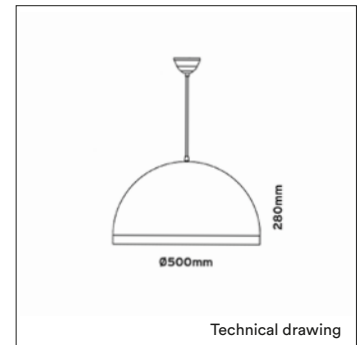

Technical drawing

DIFFUSER

INFORMATION

Nominal lifetime L80/B10 @70.000 h / 25°C

- ⚠ Bespoke size & product features available
- ⚠ The light source in this product can be replaced with an equivalent module made by Philips, Osram or Tridonic.

ARTICLE NUMBER	LENGTH	GROSS LUMEN OUTPUT	OUTPUT POWER	MODULE EFFICIENCY	COLOR TEMPERATURE	CRI
OPAL						
Δ See colors						
70.01100.83.XC.OP.Δ	Ø500mm	5500lm	35W	157lm/W	3000K	>80
70.01100.81.XC.OP.Δ	Ø500mm	5500lm	35W	157lm/W	3500K	>80
70.01100.84.XC.OP.Δ	Ø500mm	5500lm	35W	157lm/W	4000K	>80
UGR<19						
Δ See colors						
70.01100.83.XC.OP.MP19.Δ	Ø500mm	5500lm	35W	157lm/W	3000K	>80
70.01100.81.XC.OP.MP19.Δ	Ø500mm	5500lm	35W	157lm/W	3500K	>80
70.01100.84.XC.OP.MP19.Δ	Ø500mm	5500lm	35W	157lm/W	4000K	>80