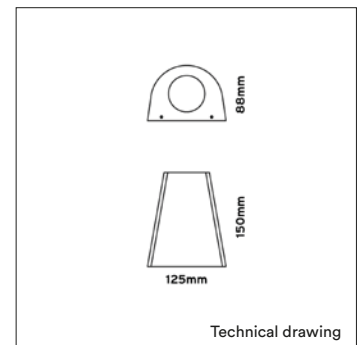

BEAM ANGLE

▲ 25° ▲ 36°

BEAM ANGLE DTW

▲ 30°

SIZE

150 X 125 X 88mm

ARTICLE NUMBER	LAMP TYPE	BRAND	LUMINOUS FLUX	OUTPUT POWER	MODULE EFFICIENCY	COLOR TEMPERATURE	CRI	TC LIFETIME	BEAM ANGLE
△ See colors									
8085.272.25.Δ	GU10	Philips	265lm	4W	66lm/W	2700K	>90	50.000 Hrs	25°
8085.279.36.Δ	GU10	Philips	265lm	4W	66lm/W	2700K	>90	50.000 Hrs	36°
8085.282.25.Δ	GU10	Philips	280lm	4W	70lm/W	3000K	>90	50.000 Hrs	25°
8085.290.36.Δ	GU10	Philips	280lm	4W	70lm/W	3000K	>90	50.000 Hrs	36°
8085.176.30.Δ	GU10	KL	305lm	5W	61lm/W	2000 - 3000K DTW	>90	30.000 Hrs	30°