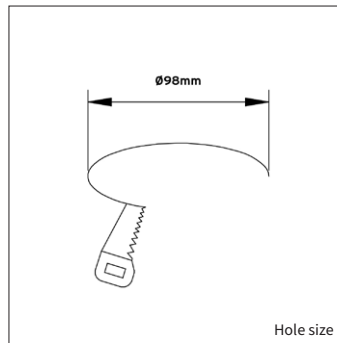

PRODUCT MATERIAL	Die-cast aluminium
LIGHT SOURCE	Bridgelux V10 Array
MODULE LIFETIME	Approx. 50.000 hours
DRIVER	Excluding driver, SELECT OPTION
COLORS	<input type="radio"/> 3 = RAL 9003 white <input checked="" type="radio"/> 5 = RAL 9005 black
BEAM ANGLE	 37°
ADJUSTABLE	0 - 30° / 350°
SIZE	Ø106 X 107mm

OPTIONS

OPTIONAL BEAM ANGLE	 22° Art. no.: 3056.010.22.0
	 50° Art. no.: 3056.010.50.0
DRIVER OPTIONS 350mA	On/off 350mA 10W Art. no.: 0110.350.10.4
	Phase cut 350mA 6-13W Art. no.: 0113.350.20.1
	DALI 350mA 3-18W Art. no.: 0118.350.40.0
DRIVER OPTIONS 500mA	On/off 500mA 11-20W Art. no.: 0120.500.10.0
	Phase cut 500mA 9-18W Art. no.: 0118.500.20.1
	1/10V 500mA 13-20W Art. no.: 0120.500.30.4
	DALI 500mA 12-20W Art. no.: 0120.500.40.0
POWER CABLE OPTIONS Connected to driver/fixture	Europlug 2000mm 2 X 0,75 Art. no.: 0502.075.20.0
	Wieland GST 18/3 male 2000mm 3 X 0,75 Art. no.: 0501.183.20.0
	Wieland T connector GST 18/3 200mm 3 X 0,75 Art. no.: 0500.183.20.0