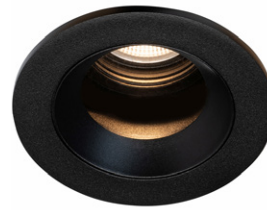

PRODUCT MATERIAL	Die-cast aluminium
LIGHT SOURCE	Bridgelux V10 Array
MODULE LIFETIME	Approx. 50.000 hours
DRIVER	Excluding driver, SELECT OPTION
COLORS	<input type="radio"/> 3 = RAL 9003 white <input checked="" type="radio"/> 5 = RAL 9005 black
BEAM ANGLE	 37°
ADJUSTABLE	0 - 30° / 350°
SIZE	Ø106 X 107mm

OPTIONS

OPTIONAL BEAM ANGLE	 22° Art. no.: 3056.010.22.0
	 50° Art. no.: 3056.010.50.0
DRIVER OPTIONS 350mA	On/off 350mA 10W Art. no.: 0110.350.10.4
	Phase cut 350mA 6-13W Art. no.: 0113.350.20.1
	DALI 350mA 3-18W Art. no.: 0118.350.40.0
DRIVER OPTIONS 500mA	On/off 500mA 11-20W Art. no.: 0120.500.10.0
	Phase cut 500mA 9-18W Art. no.: 0118.500.20.1
	1/10V 500mA 13-20W Art. no.: 0120.500.30.4
	DALI 500mA 12-20W Art. no.: 0120.500.40.0
POWER CABLE OPTIONS Connected to driver/fixture	Europlug 2000mm 2 X 0,75 Art. no.: 0502.075.20.0
	Wieland GST 18/3 male 2000mm 3 X 0,75 Art. no.: 0501.183.20.0
	Wieland T connector GST 18/3 200mm 3 X 0,75 Art. no.: 0500.183.20.0

INSERTS

White

White / black

Black

Black / gold

INFORMATION

Always select a driver option and add the selected driver to your order.

 Full warranty only applies when fixture is purchased in combination with recommended driver.