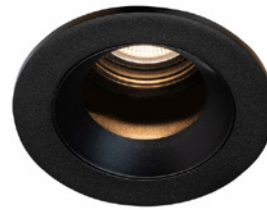

PRODUCT MATERIAL	Die-cast aluminium
LIGHT SOURCE	Bridgelux V10 Array
MODULE LIFETIME	Approx. 35.000 hours
DRIVER	Excluding driver, SELECT OPTION
COLORS	☐ 3 = RAL 9003 white ☒ 5 = RAL 9005 black
BEAM ANGLE	37°
ADJUSTABLE	0 - 30° / 350°
SIZE	Ø106 X 107mm