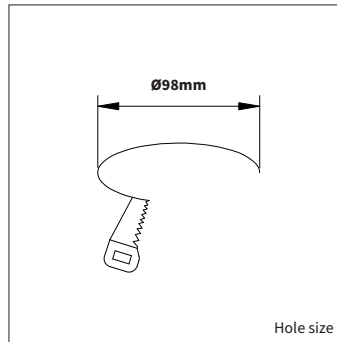

OPTIONS

OPTIONAL BEAM ANGLE	22° Art. no.: 3056.010.22.0
	50° Art. no.: 3056.010.50.0
DRIVER OPTIONS 350mA	On/off 350mA 10W Art. no.: 0110.350.10.4
	Phase cut 350mA 5-10W Art. no.: 0110.350.30.1
	1/10V 350mA 5-10W Art. no.: 0110.350.30.1
	DALI 350mA 3-18W Art. no.: 0118.350.40.0
DRIVER OPTIONS 500mA	On/off 500mA 11-20W Art. no.: 0120.500.10.0
	Phase cut 500mA 9-18W Art. no.: 0118.500.20.1
	1/10V 500mA 13-20W Art. no.: 0120.500.30.4
	DALI 500mA 12-20W Art. no.: 0120.500.40.0
POWER CABLE OPTIONS Connected to driver/fixture	Europlug 2000mm 2 X 0,75 Art. no.: 0502.075.20.0
	Wieland GST 18/3 male 2000mm 3 X 0,75 Art. no.: 0501.183.20.0
	Wieland T connector GST 18/3 200mm 3 X 0,75 Art. no.: 0500.183.20.0