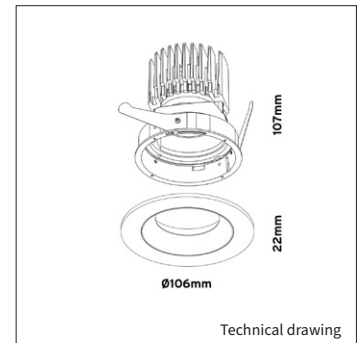

PRODUCT MATERIAL	Die-cast aluminium
LIGHT SOURCE	Bridgelux V10 Array
MODULE LIFETIME	Approx. 50.000 hours
DRIVER	Excluding driver, SELECT OPTION
COLORS	<input type="radio"/> 3 = RAL 9003 white <input checked="" type="radio"/> 5 = RAL 9005 black
BEAM ANGLE	 37°
ADJUSTABLE	0 - 30° / 350°
SIZE	Ø106 X 107mm

OPTIONS

OPTIONAL BEAM ANGLE	 22° Art. no.: 3056.010.22.0
	 50° Art. no.: 3056.010.50.0
DRIVER OPTIONS 350mA	On/off 350mA 10W Art. no.: 0110.350.10.4
	Phase cut 350mA 6-13W Art. no.: 0113.350.20.1
	DALI 350mA 3-18W Art. no.: 0118.350.40.0
DRIVER OPTIONS 500mA	On/off 500mA 11-20W Art. no.: 0120.500.10.0
	Phase cut 500mA 9-18W Art. no.: 0118.500.20.1
	1/10V 500mA 13-20W Art. no.: 0120.500.30.4
	DALI 500mA 12-20W Art. no.: 0120.500.40.0
POWER CABLE OPTIONS Connected to driver/fixture	Europlug 2000mm 2 X 0,75 Art. no.: 0502.075.20.0
	Wieland GST 18/3 male 2000mm 3 X 0,75 Art. no.: 0501.183.20.0
	Wieland T connector GST 18/3 200mm 3 X 0,75 Art. no.: 0500.183.20.0