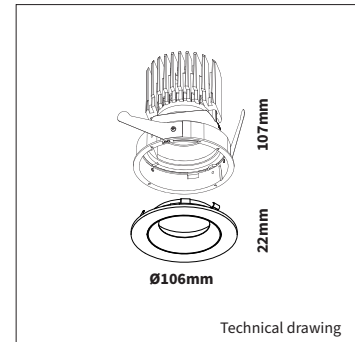

OPTIONS

OPTIONAL BEAM ANGLE	22° Art. no.: 3056.010.22.0
	50° Art. no.: 3056.010.50.0
DRIVER OPTIONS 350mA	On/off 350mA 10W Art. no.: 0110.350.10.4
	Phase cut 350mA 5-10W Art. no.: 0110.350.30.1
	1/10V 350mA 5-10W Art. no.: 0110.350.30.1
	DALI 350mA 3-18W Art. no.: 0118.350.40.0
DRIVER OPTIONS 500mA	On/off 500mA 11-20W Art. no.: 0120.500.10.0
	Phase cut 500mA 9-18W Art. no.: 0118.500.20.1
	1/10V 500mA 13-20W Art. no.: 0120.500.30.4
	DALI 500mA 12-20W Art. no.: 0120.500.40.0
POWER CABLE OPTIONS Connected to driver/fixture	Europlug 2000mm 2 X 0,75 Art. no.: 0502.075.20.0
	Wieland GST 18/3 male 2000mm 3 X 0,75 Art. no.: 0501.183.20.0
	Wieland T connector GST 18/3 200mm 3 X 0,75 Art. no.: 0500.183.20.0