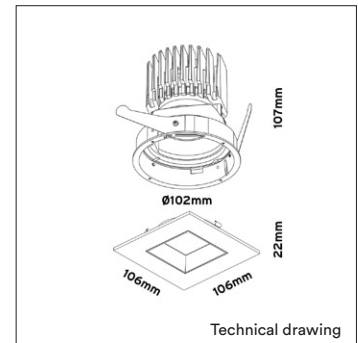

PRODUCT MATERIAL	Die-cast aluminium
LIGHT SOURCE	Bridgelux V10 Array
MODULE LIFETIME	Approx. 50.000 hours
DRIVER	Excluding driver, SELECT OPTION
COLORS	<input type="radio"/> 3 = RAL 9003 white <input type="radio"/> 5 = RAL 9005 black
BEAM ANGLE	 37°
ADJUSTABLE	0 - 30° / 350°
SIZE	106 X 106 X 107mm

OPTIONS

OPTIONAL BEAM ANGLE	 22° Art. no.: 3056.010.22.0
	 50° Art. no.: 3056.010.50.0
DRIVER OPTIONS 350mA	On/off 350mA 10W Art. no.: 0110.350.10.4
	Phase cut 350mA 6-13W Art. no.: 0113.350.20.1
	DALI 350mA 3-18W Art. no.: 0118.350.40.0
DRIVER OPTIONS 500mA	On/off 500mA 11-20W Art. no.: 0120.500.10.0
	Phase cut 500mA 9-18W Art. no.: 0118.500.20.1
	1/10V 500mA 13-20W Art. no.: 0120.500.30.4
	DALI 500mA 12-20W Art. no.: 0120.500.40.0
POWER CABLE OPTIONS Connected to driver/fixture	Europlug 2000mm 2 X 0,75 Art. no.: 0502.075.20.0
	Wieland GST 18/3 male 2000mm 3 X 0,75 Art. no.: 0501.183.20.0
	Wieland T connector GST 18/3 200mm 3 X 0,75 Art. no.: 0500.183.20.0