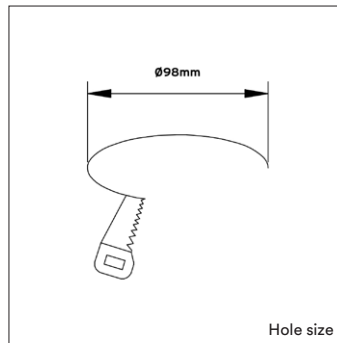

PRODUCT MATERIAL	Die-cast aluminium
LIGHT SOURCE	Bridgelux V10 Array
MODULE LIFETIME	Approx. 50.000 hours
DRIVER	Excluding driver, SELECT OPTION
COLORS	<input type="radio"/> 3 = RAL 9003 white <input type="radio"/> 5 = RAL 9005 black
BEAM ANGLE	 37°
ADJUSTABLE	0 - 30° / 350°
SIZE	106 X 106 X 107mm

OPTIONS

OPTIONAL BEAM ANGLE	 22° Art. no.: 3056.010.22.0
	 50° Art. no.: 3056.010.50.0
DRIVER OPTIONS 350mA	On/off 350mA 10W Art. no.: 0110.350.10.4
	Phase cut 350mA 6-13W Art. no.: 0113.350.20.1
	DALI 350mA 3-18W Art. no.: 0118.350.40.0
DRIVER OPTIONS 500mA	On/off 500mA 11-20W Art. no.: 0120.500.10.0
	Phase cut 500mA 9-18W Art. no.: 0118.500.20.1
	1/10V 500mA 13-20W Art. no.: 0120.500.30.4
	DALI 500mA 12-20W Art. no.: 0120.500.40.0
POWER CABLE OPTIONS Connected to driver/fixture	Europlug 2000mm 2 X 0,75 Art. no.: 0502.075.20.0
	Wieland GST 18/3 male 2000mm 3 X 0,75 Art. no.: 0501.183.20.0
	Wieland T connector GST 18/3 200mm 3 X 0,75 Art. no.: 0500.183.20.0