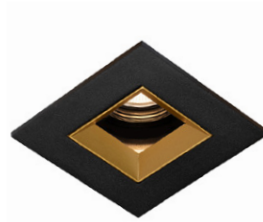

PRODUCT MATERIAL	Die-cast aluminium
LIGHT SOURCE	Bridgelux V10 Array
MODULE LIFETIME	Approx. 50.000 hours
DRIVER	Excluding driver, SELECT OPTION
COLORS	<input type="radio"/> 3 = RAL 9003 white <input type="radio"/> 5 = RAL 9005 black
BEAM ANGLE	 37°
ADJUSTABLE	0 - 30° / 350°
SIZE	106 X 106 X 107mm