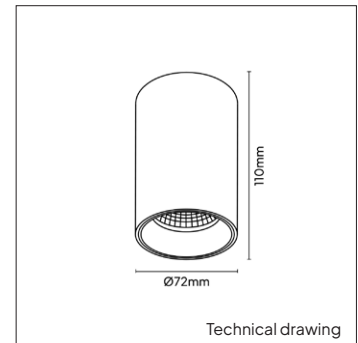

<b>PRODUCT MATERIAL</b>	Die-cast aluminium
<b>LIGHT SOURCE</b>	Bridgelux V10B or DtW
<b>MODULE LIFETIME</b>	Approx. 50.000 hours
<b>DRIVER</b>	Including phase cut dimmable driver
<b>COLORS (Δ)</b>	○ <b>3</b> = RAL 9003 white ● <b>5</b> = RAL 9005 black
<b>BEAM ANGLE</b>	▲ <b>24°</b>
<b>ADJUSTABLE</b>	No
<b>DIMMABLE</b>	Yes
<b>SIZE</b>	Ø72 X 110mm

## OPTIONS

<b>OPTIONAL BEAM ANGLE</b>	▲ <b>15°</b>	Art. no.: 3067.010.15.0
	▲ <b>36°</b>	Art. no.: 3067.010.36.0
	▲ <b>45°</b>	Art. no.: 3067.010.45.0
<b>ANTI-GLARE RING</b>	<b>Black</b>	Included
	<b>Gold</b>	Art. no.: 3067.030.00.9
<b>HONEYCOMB</b>	Art. no.: 3067.040.00.0	
<b>DRIVER OPTIONS</b>	<b>1/10V</b>	250mA 1-11W Art. no.: 0111.250.30.0 This driver can only be placed externally
	<b>DALI</b>	250mA 6-13W Art. no.: 0114.250.40.1 This driver can only be placed externally