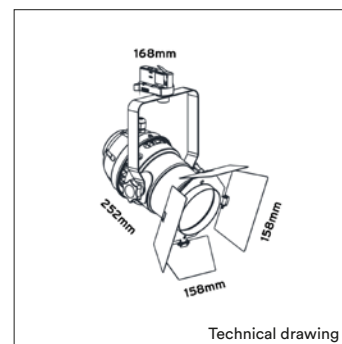

Technical drawing

HONEYCOMB

Honeycomb

AVAILABLE SLM OPTIONS

To order the correct product, please replace **COB*** in the article number field with the COB code found on the last page of the catalogue

ARTICLE NUMBER	LUMINOUS FLUX	BRAND	COLOR TEMPERATURE	SETTING
3054.COB*.23.5	1100lm	Philips SLM G7	927 / 830 / 930 / 835 / 840 / 850	High Efficiency
3054.COB*.23.5	1100lm	Philips SLM G7	Premium White 830 / 930 / 935 / 940	High Efficiency
3054.COB*.23.5	1100lm	Philips SLM G7	Premium White HE 930	High Efficiency
3054.COB*.23.5	1100lm	Philips SLM G7	Premium Color 930	High Efficiency
3054.COB*.23.5	1100lm	Philips SLM G7	Food: Bakery / Iced Seafood / Live Seafood	High Efficiency
3054.COB*.23.5	2000lm	Philips SLM G7	927 / 830 / 930 / 835 / 840 / 850	High Efficiency
3054.COB*.23.5	2000lm	Philips SLM G7	Premium White 830 / 930 / 935 / 940	High Efficiency
3054.COB*.23.5	2000lm	Philips SLM G7	Premium White HE 930	High Efficiency
3054.COB*.23.5	2000lm	Philips SLM G7	Premium Color 930	High Efficiency
3054.COB*.23.5	2000lm	Philips SLM G7	Food: Bakery / Iced Seafood / Live Seafood	High Efficiency
3054.COB*.23.5	3000lm	Philips SLM G7	827 / 927 / 830 / 930 / 835 / 840 / 850 / 857	High Efficiency
3054.COB*.23.5	3000lm	Philips SLM G7	Premium White 830 / 930 / 935 / 940	High Efficiency
3054.COB*.23.5	3000lm	Philips SLM G7	Premium White HE 930	High Efficiency

⚠ High efficiency is the standard Keylight setting for all SLM G7 LED modules. For COB LED specification and warranty information regarding high efficiency, see last page of the catalogue.
Standard system warranty is 5 years.