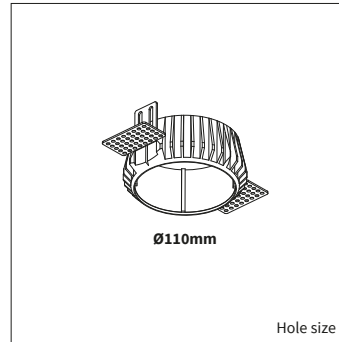

STICK TRIMLESS

PRODUCT MATERIAL	Die-cast Aluminium
LIGHT SOURCE	Bridgelux V8 Array
MODULE LIFETIME	Approx. 35.000 hours
DRIVER	Excluding driver, SELECT OPTION
COLORS	○ 3 = RAL 9003 white
BEAM ANGLE	▲ 24°
ADJUSTABLE	Yes - 0-20° - 360°
SIZE	Ø90 X 85mm

OPTIONS

OPTIONAL BEAM ANGLE	▲ 36° Art. no.: 4912.010.36.0
ANTI-GLARE RING	Black anti-glare ring Included
	White anti-glare ring Art. no.: 4912.922.99.3
	Gold anti-glare ring Art. no.: 4912.922.99.9
GLASS	Prismatic Art. no.: 4912.933.94.0
	Frosted Art. no.: 4912.933.90.0
	Striped Art. no.: 4912.933.96.0
HONEYCOMB	Art. no.: 4912.933.91.0
DRIVER OPTIONS	On/off 500mA 6-10W Art. no.: 0110.500.10.0
	Phase cut 500mA 5-10W Art. no.: 0110.500.30.1
	1/10V 500mA 5-10W Art. no.: 0110.500.30.1
	DALI 500mA 4-18W Art. no.: 0118.500.40.0 Max. 2 fixtures connected in serie per driver
POWER CABLE OPTIONS Connected to driver/fixture	Europlug 2000mm 2 X 0,75 Art. no.: 0502.075.20.0
	Wieland GST 18/3 male 2000mm 3 X 0,75 Art. no.: 0501.183.20.0
	Wieland T connector GST 18/3 200mm 3 X 0,75 Art. no.: 0500.183.20.0

ANTI-GLARE RING

GLASS

HONEYCOMB

INFORMATION

Always select a driver option and add the selected driver to your order.
Full warranty only applies when fixture is purchased in combination with recommended driver.

Including recessed frame

ARTICLE NUMBER	LAMP TYPE	BRAND	LUMINOUS FLUX	OUTPUT POWER	MODULE EFFICIENCY	COLOR TEMPERATURE	CRI	TC LIFETIME	mA
4918.500.24.3	V8 Array	Bridgelux	994lm	9W	110lm/W	2700K	>90	35.000 Hrs	500mA