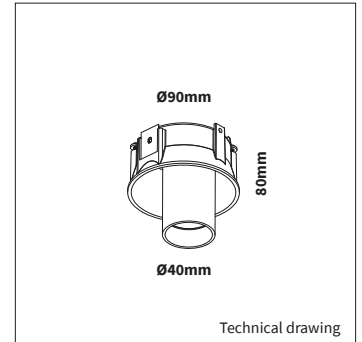

STICK TRIMLESS

PRODUCT MATERIAL	Die-cast Aluminium
LIGHT SOURCE	Bridgelux V8 Array
MODULE LIFETIME	Approx. 35.000 hours
DRIVER	Excluding driver, SELECT OPTION
COLORS	○ 3 = RAL 9003 white
BEAM ANGLE	▲ 24°
ADJUSTABLE	Yes - 0-20° - 360°
SIZE	Ø90 X 85mm

OPTIONS

OPTIONAL BEAM ANGLE	▲ 36° Art. no.: 4912.010.36.0
ANTI-GLARE RING	Black anti-glare ring Included
	White anti-glare ring Art. no.: 4912.922.99.3
	Gold anti-glare ring Art. no.: 4912.922.99.9
GLASS	Prismatic Art. no.: 4912.933.94.0
	Frosted Art. no.: 4912.933.90.0
	Striped Art. no.: 4912.933.96.0
HONEYCOMB	Art. no.: 4912.933.91.0
DRIVER OPTIONS	On/off 500mA 6-10W Art. no.: 0110.500.10.0
	Phase cut 500mA 5-10W Art. no.: 0110.500.30.1
	1/10V 500mA 5-10W Art. no.: 0110.500.30.1
	DALI 500mA 4-18W Art. no.: 0118.500.40.0 Max. 2 fixtures connected in serie per driver
POWER CABLE OPTIONS Connected to driver/fixture	Europlug 2000mm 2 X 0,75 Art. no.: 0502.075.20.0
	Wieland GST 18/3 male 2000mm 3 X 0,75 Art. no.: 0501.183.20.0
	Wieland T connector GST 18/3 200mm 3 X 0,75 Art. no.: 0500.183.20.0

ANTI-GLARE RING

GLASS

HONEYCOMB

INFORMATION

Always select a driver option and add the selected driver to your order.
Full warranty only applies when fixture is purchased in combination with recommended driver.

Including recessed frame

ARTICLE NUMBER	LAMP TYPE	BRAND	LUMINOUS FLUX	OUTPUT POWER	MODULE EFFICIENCY	COLOR TEMPERATURE	CRI	TC LIFETIME	mA
4918.500.24.3	V8 Array	Bridgelux	994lm	9W	110lm/W	2700K	>90	35.000 Hrs	500mA