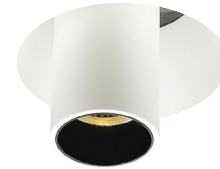

STICK TRIMLESS

PRODUCT MATERIAL	Die-cast Aluminium
LIGHT SOURCE	Bridgelux V8 Array
MODULE LIFETIME	Approx. 35.000 hours
DRIVER	Excluding driver, SELECT OPTION
COLORS	○ 3 = RAL 9003 white
BEAM ANGLE	▲ 24°
ADJUSTABLE	Yes - 0-20° - 360°
SIZE	Ø90 X 85mm