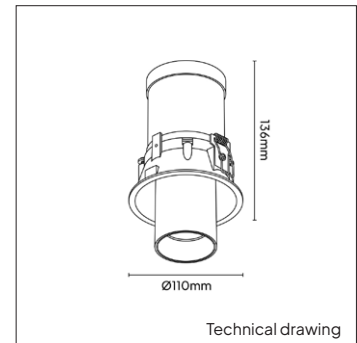

KEYLIGHT

STICK XL

PRODUCT MATERIAL	Die-cast Aluminium
LIGHT SOURCE	Bridgelux V10C
MODULE LIFETIME	Approx. 50.000 hours
DRIVER	Excluding driver, SELECT OPTION
COLORS (Δ)	○ 3 = RAL 9003 white ● 5 = RAL 9005 black
BEAM ANGLE	35°
ADJUSTABLE	Yes - 0-45° - 350°
SIZE	Ø110 X 136mm

OPTIONS

OPTIONAL BEAM ANGLE	22°	Art. no.: 3056.010.22.0
	50°	Art. no.: 3056.010.50.0
ANTI-GLARERING	Black	Included
	Gold	Art. no.: 3056.922.99.9
HONEYCOMB	Art. no.: 3056.933.94.0	
DRIVER OPTIONS	On/off	350mA 11-16W Art. no.: 0116.350.10.3
	Phase cut	350mA 6-13W Art. no.: 0113.350.20.1
	1/10V	350mA 0-15W Art. no.: 0115.350.30.0
	DALI	350mA 3-18W Art. no.: 0118.350.40.0
POWER CABLE OPTIONS Connected to driver/fixture	Europlug 2000mm 2 X 0,75 Art. no.: 0502.075.20.0	
	Wieland GST 18/3 male 2000mm 3 X 0,75 Art. no.: 0501.183.20.0	
	Wieland T connector GST 18/3 200mm 3 X 0,75 Art. no.: 0500.183.20.0	