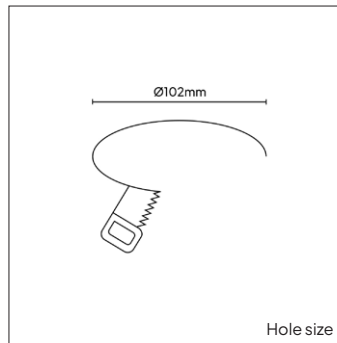

KEYLIGHT

STICK XL

PRODUCT MATERIAL	Die-cast Aluminium
LIGHT SOURCE	Bridgelux V10C
MODULE LIFETIME	Approx. 50.000 hours
DRIVER	Excluding driver, SELECT OPTION
COLORS (Δ)	○ 3 = RAL 9003 white ● 5 = RAL 9005 black
BEAM ANGLE	35°
ADJUSTABLE	Yes - 0-45° - 350°
SIZE	Ø110 X 136mm

OPTIONS

OPTIONAL BEAM ANGLE	22°	Art. no.: 3056.010.22.0
	50°	Art. no.: 3056.010.50.0
ANTI-GLARERING	Black	Included
	Gold	Art. no.: 3056.922.99.9
HONEYCOMB	Art. no.: 3056.933.94.0	
DRIVER OPTIONS	On/off	350mA 11-16W Art. no.: 0116.350.10.3
	Phase cut	350mA 6-13W Art. no.: 0113.350.20.1
	1/10V	350mA 0-15W Art. no.: 0115.350.30.0
	DALI	350mA 3-18W Art. no.: 0118.350.40.0
POWER CABLE OPTIONS Connected to driver/fixture	Europlug 2000mm 2 X 0,75 Art. no.: 0502.075.20.0	
	Wieland GST 18/3 male 2000mm 3 X 0,75 Art. no.: 0501.183.20.0	
	Wieland T connector GST 18/3 200mm 3 X 0,75 Art. no.: 0500.183.20.0	