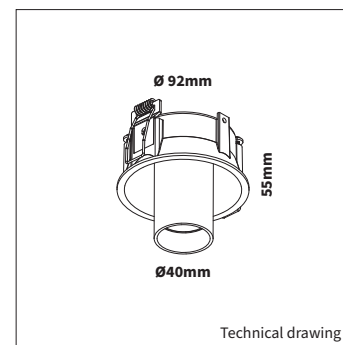

PRODUCT MATERIAL	Die-cast Aluminium
LIGHT SOURCE	Bridgelux V8 Array
MODULE LIFETIME	Approx. 35.000 hours
DRIVER	Excluding driver, SELECT OPTION
COLORS (Δ)	☒ 35 = RAL 9003 white + RAL 9005 black ☐ 5 = RAL 9005 black
BEAM ANGLE	24°
ADJUSTABLE	Yes - 0-20° - 360°
SIZE	Ø92 X 55mm

OPTIONS

OPTIONAL BEAM ANGLE	36° Art. no.: 4912.010.36.0
ANTI-GLARE RING	Black anti-glare ring Included
	White anti-glare ring Art. no.: 4912.922.99.3
	Gold anti-glare ring Art. no.: 4912.922.99.9
GLASS	Prismatic Art. no.: 4912.933.94.0
	Frosted Art. no.: 4912.933.90.0
	Striped Art. no.: 4912.933.96.0
HONEYCOMB	Art. no.: 4912.933.91.0
DRIVER OPTIONS	On/off 500mA 6-10W Art. no.: 0110.500.10.0
	Phase cut 500mA 5-10W Art. no.: 0110.500.30.1
	1/10V 500mA 5-10W Art. no.: 0110.500.30.1
	DALI 500mA 4-18W Art. no.: 0118.500.40.0 Max. 2 fixtures connected in serie per driver
POWER CABLE OPTIONS Connected to driver/fixture	Europlug 2000mm 2 X 0,75 Art. no.: 0502.075.20.0
	Wieland GST 18/3 male 2000mm 3 X 0,75 Art. no.: 0501.183.20.0
	Wieland T connector GST 18/3 200mm 3 X 0,75 Art. no.: 0500.183.20.0

ANTI-GLARE RING

GLASS

HONEYCOMB

INFORMATION

Always select a driver option and add the selected driver to your order. Full warranty only applies when fixture is purchased in combination with recommended driver.

ARTICLE NUMBER	LAMP TYPE	BRAND	LUMINOUS FLUX	OUTPUT POWER	MODULE EFFICIENCY	COLOR TEMPERATURE	CRI	TC LIFETIME	mA
4917.500.24.Δ	V8 Array	Bridgelux	994lm	9W	110lm/W	2700K	>90	35.000 Hrs	500mA

Δ See colors