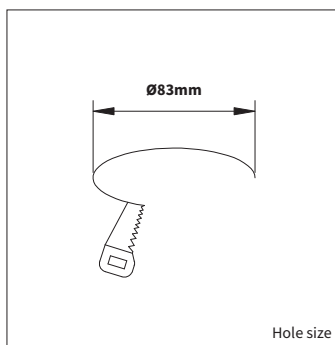

PRODUCT MATERIAL	Die-cast Aluminium
LIGHT SOURCE	Bridgelux V8 Array
MODULE LIFETIME	Approx. 35.000 hours
DRIVER	Excluding driver, SELECT OPTION
COLORS (Δ)	☒ 35 = RAL 9003 white + RAL 9005 black ☐ 5 = RAL 9005 black
BEAM ANGLE	24°
ADJUSTABLE	Yes - 0-20° - 360°
SIZE	Ø92 X 55mm

OPTIONS

OPTIONAL BEAM ANGLE	36° Art. no.: 4912.010.36.0
ANTI-GLARE RING	Black anti-glare ring Included
	White anti-glare ring Art. no.: 4912.922.99.3
	Gold anti-glare ring Art. no.: 4912.922.99.9
GLASS	Prismatic Art. no.: 4912.933.94.0
	Frosted Art. no.: 4912.933.90.0
	Striped Art. no.: 4912.933.96.0
HONEYCOMB	Art. no.: 4912.933.91.0
DRIVER OPTIONS	On/off 500mA 6-10W Art. no.: 0110.500.10.0
	Phase cut 500mA 5-10W Art. no.: 0110.500.30.1
	1/10V 500mA 5-10W Art. no.: 0110.500.30.1
	DALI 500mA 4-18W Art. no.: 0118.500.40.0 Max. 2 fixtures connected in serie per driver
POWER CABLE OPTIONS Connected to driver/fixture	Europlug 2000mm 2 X 0,75 Art. no.: 0502.075.20.0
	Wieland GST 18/3 male 2000mm 3 X 0,75 Art. no.: 0501.183.20.0
	Wieland T connector GST 18/3 200mm 3 X 0,75 Art. no.: 0500.183.20.0

ANTI-GLARE RING

GLASS

HONEYCOMB

INFORMATION

Always select a driver option and add the selected driver to your order. Full warranty only applies when fixture is purchased in combination with recommended driver.

ARTICLE NUMBER	LAMP TYPE	BRAND	LUMINOUS FLUX	OUTPUT POWER	MODULE EFFICIENCY	COLOR TEMPERATURE	CRI	TC LIFETIME	mA
4917.500.24.Δ	V8 Array	Bridgelux	994lm	9W	110lm/W	2700K	>90	35.000 Hrs	500mA

Δ See colors