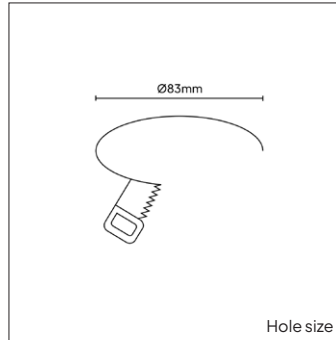

## OPTIONS

<b>OPTIONAL BEAM ANGLE</b>	 <b>36°</b> Art. no.: 4912.010.36.0
<b>ANTI-GLARE RING</b>	<b>Black</b> Included
	<b>White</b> Art. no.: 4912.922.99.3
	<b>Gold</b> Art. no.: 4912.922.99.9
<b>GLASS</b>	<b>Prismatic</b> Art. no.: 4912.933.94.0
	<b>Frosted</b> Art. no.: 4912.933.90.0
	<b>Striped</b> Art. no.: 4912.933.96.0
<b>HONEYCOMB</b>	Art. no.: 4912.933.91.0
<b>DRIVER OPTIONS</b>	<b>On/off</b> 500mA 6-10W Art. no.: 0110.500.10.0
	<b>Phase cut</b> 500mA 5-10W Art. no.: 0110.500.20.7
	<b>DALI</b> 500mA 4-18W Art. no.: 0118.500.40.0
	<b>Max. 2 fixtures connected in serie per driver</b>
<b>POWER CABLE OPTIONS</b> Connected to driver/fixture	Europlug 2000mm 2 X 0,75 Art. no.: 0502.075.20.0
	Wieland GST 18/3 male 2000mm 3 X 0,75 Art. no.: 0501.183.20.0
	Wieland T connector GST 18/3 200mm 3 X 0,75 Art. no.: 0500.183.20.0