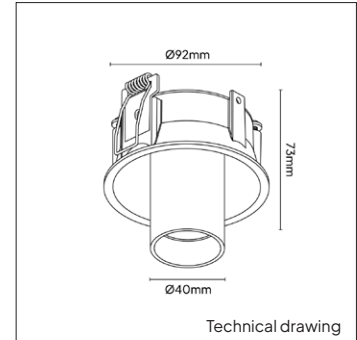

## OPTIONS

<b>OPTIONAL BEAM ANGLE</b>	 <b>36°</b> Art. no.: 4912.010.36.0
<b>ANTI-GLARE RING</b>	<b>Black</b> Included
	<b>White</b> Art. no.: 4912.922.99.3
	<b>Gold</b> Art. no.: 4912.922.99.9
<b>GLASS</b>	<b>Prismatic</b> Art. no.: 4912.933.94.0
	<b>Frosted</b> Art. no.: 4912.933.90.0
	<b>Striped</b> Art. no.: 4912.933.96.0
<b>HONEYCOMB</b>	Art. no.: 4912.933.91.0
<b>DRIVER OPTIONS</b>	<b>On/off</b> 500mA 6-10W Art. no.: 0110.500.10.0
	<b>Phase cut</b> 500mA 5-10W Art. no.: 0110.500.20.7
	<b>DALI</b> 500mA 4-18W Art. no.: 0118.500.40.0
	<b>Max. 2 fixtures connected in serie per driver</b>
<b>POWER CABLE OPTIONS</b> Connected to driver/fixture	Europlug 2000mm 2 X 0,75 Art. no.: 0502.075.20.0
	Wieland GST 18/3 male 2000mm 3 X 0,75 Art. no.: 0501.183.20.0
	Wieland T connector GST 18/3 200mm 3 X 0,75 Art. no.: 0500.183.20.0