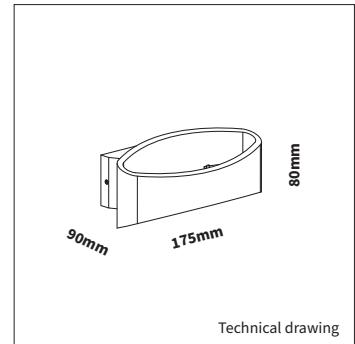

SUNSET

PRODUCT MATERIAL	Aluminium and glass
LIGHT SOURCE	Bridgelux V6 Array
MODULE LIFETIME	Approx. 35.000 hours
DRIVER	Including phase cut dimmable driver
COLORS (Δ)	○ 3 = RAL 9003 white ● + ● 59 = RAL 9005 black + gold inside
SIZE	175 X 80 X 90mm

INFORMATION

! Max. hole size for the wall mounting is 120 x 50mm (W X H)

ARTICLE NUMBER	LAMP TYPE	BRAND	LUMINOUS FLUX	OUTPUT POWER	MODULE EFFICIENCY	COLOR TEMPERATURE	CRI	TC LIFETIME	mA
6021.999.99.Δ	V6 Array	Bridgelux	558lm	4,6W	121lm/W	2700K	>80	30.000 Hrs	500mA

Δ See colors