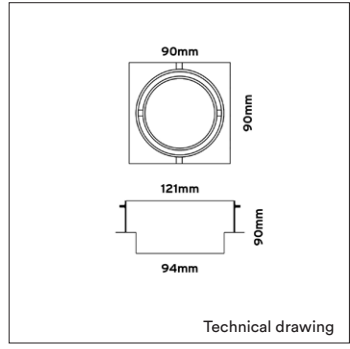

| | |
|-------------------------|---|
| PRODUCT MATERIAL | Steel |
| LIGHT SOURCE | LMR50 |
| MODULE LIFETIME | Approx. 30.000 hours |
| DRIVER | Excluding driver, SELECT OPTION |
| COLORS (Δ) | <input type="radio"/> 3 = RAL 9003 white <input checked="" type="radio"/> 5 = RAL 9005 black |
| BEAM ANGLE | |
| ADJUSTABLE | Yes |
| SIZE | See technical drawing |

OPTIONS LMR50

| | |
|---|---|
| GLASS COVER CLEAR | Glass IP44 Art. no.: 0053.999.99.0 |
| DRIVER OPTIONS | On/off 350mA 6-10W Art. no.: 0110.350.10.3 |
| | Phase cut 350mA 1-7W Art. no.: 0107.350.20.2 |
| | DALI 350mA 3-18W Art. no.: 0118.350.40.0 Max. 2 fixtures connected in serie per driver |
| POWER CABLE OPTIONS Connected to driver/fixture | Europlug 2000mm 2 X 0,75 Art. no.: 0502.075.20.0 |
| | Wieland GST 18/3 male 2000mm 3 X 0,75 Art. no.: 0501.183.20.0 |
| | Wieland T connector GST 18/3 200mm 3 X 0,75 Art. no.: 0500.183.20.0 |