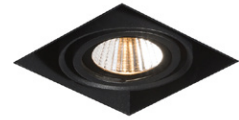

| | |
|-------------------------|---|
| PRODUCT MATERIAL | Steel |
| LIGHT SOURCE | LMR50 |
| MODULE LIFETIME | Approx. 30.000 hours |
| DRIVER | Excluding driver, SELECT OPTION |
| COLORS (Δ) | <input type="radio"/> 3 = RAL 9003 white <input checked="" type="radio"/> 5 = RAL 9005 black |
| BEAM ANGLE | |
| ADJUSTABLE | Yes |
| SIZE | See technical drawing |

OPTIONS LMR50

| | |
|---|---|
| GLASS COVER CLEAR | Glass IP44 Art. no.: 0053.999.99.0 |
| DRIVER OPTIONS | On/off 350mA 6-10W Art. no.: 0110.350.10.3 |
| | Phase cut 350mA 1-7W Art. no.: 0107.350.20.2 |
| | DALI 350mA 3-18W Art. no.: 0118.350.40.0 Max. 2 fixtures connected in serie per driver |
| POWER CABLE OPTIONS Connected to driver/fixture | Europlug 2000mm 2 X 0,75 Art. no.: 0502.075.20.0 |
| | Wieland GST 18/3 male 2000mm 3 X 0,75 Art. no.: 0501.183.20.0 |
| | Wieland T connector GST 18/3 200mm 3 X 0,75 Art. no.: 0500.183.20.0 |