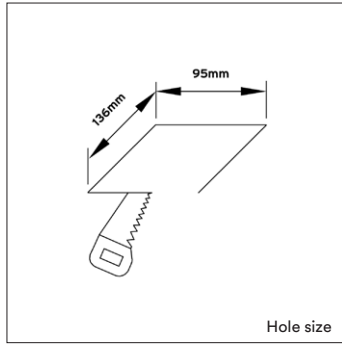

| | |
|-------------------------|---|
| PRODUCT MATERIAL | Steel |
| LIGHT SOURCE | LMR50 |
| MODULE LIFETIME | Approx. 30.000 hours |
| DRIVER | Excluding driver, SELECT OPTION |
| COLORS (Δ) | <input type="radio"/> 3 = RAL 9003 white <input checked="" type="radio"/> 5 = RAL 9005 black |
| BEAM ANGLE | |
| ADJUSTABLE | Yes |
| SIZE | See technical drawing |

OPTIONS LMR50

| | |
|---|---|
| GLASS COVER CLEAR | Glass IP44 Art. no.: 0053.999.99.0 |
| DRIVER OPTIONS | On/off 350mA 6-10W Art. no.: 0110.350.10.3 |
| | Phase cut 350mA 1-7W Art. no.: 0107.350.20.2 |
| | DALI 350mA 3-18W Art. no.: 0118.350.40.0 Max. 2 fixtures connected in serie per driver |
| POWER CABLE OPTIONS Connected to driver/fixture | Europlug 2000mm 2 X 0,75 Art. no.: 0502.075.20.0 |
| | Wieland GST 18/3 male 2000mm 3 X 0,75 Art. no.: 0501.183.20.0 |
| | Wieland T connector GST 18/3 200mm 3 X 0,75 Art. no.: 0500.183.20.0 |