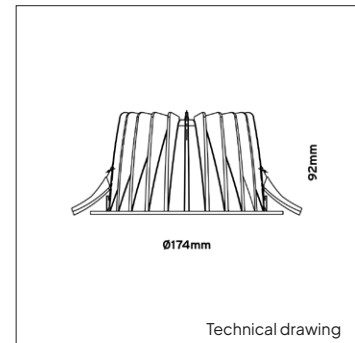

INFORMATION

Nominal lifetime L90/B50 @50.000 h / 25°C

This luminaire is also available in 1100lm SLM on request

The light source in this product can be replaced with an equivalent module made by Philips, Osram or Tridonic.