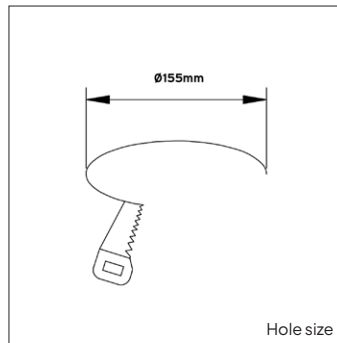

INFORMATION

Nominal lifetime L90/B50 @50.000 h / 25°C

This luminaire is also available in 1100lm SLM on request

The light source in this product can be replaced with an equivalent module made by Philips, Osram or Tridonic.