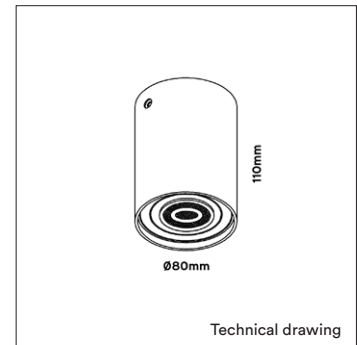

PRODUCT MATERIAL
LIGHT SOURCE
MODULE LIFETIME
COLORS (Δ)
BEAM ANGLE
BEAM ANGLE DTW
ADJUSTABLE
SIZE

Aluminium
 GU10
 Approx. 30.000 / 50.000 hours
 ○ 3 = RAL 9003 white
 ● 5 = RAL 9005 black
 25° 36°
 30°
 Yes
 Ø80 X 110mm

ARTICLE NUMBER	LAMP TYPE	BRAND	LUMINOUS FLUX	OUTPUT POWER	MODULE EFFICIENCY	COLOR TEMPERATURE	CRI	TC LIFETIME	BEAM ANGLE
Δ See colors									
9210.272.25.Δ	GU10	Philips	265lm	4W	66lm/W	2700K	>90	50.000 Hrs	25°
9210.279.36.Δ	GU10	Philips	265lm	4W	66lm/W	2700K	>90	50.000 Hrs	36°
9210.282.25.Δ	GU10	Philips	280lm	4W	70lm/W	3000K	>90	50.000 Hrs	25°
9210.290.36.Δ	GU10	Philips	280lm	4W	70lm/W	3000K	>90	50.000 Hrs	36°
9210.176.30.Δ	GU10	KL	305lm	5W	61lm/W	2000 - 3000K DTW	>90	30.000 Hrs	30°