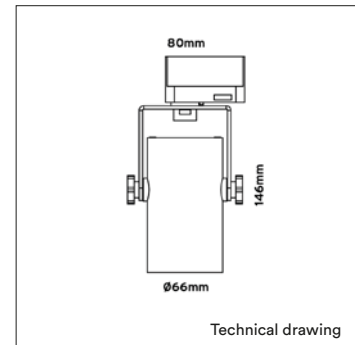

PRODUCT MATERIAL	Die-cast aluminium
ADAPTER	3-phase track adapter
LIGHT SOURCE	Bridgelux COB DtW
MODULE LIFETIME	Approx. 50.000 hours
DRIVER	Including phase cut dimmable driver
COLORS (Δ)	○ 3 = RAL 9003 white ● 5 = RAL 9005 black
BEAM ANGLE	▲ 24°
ADJUSTABLE	Horizontally and vertically rotational
SIZE	Ø66 X 146mm

OPTIONS

OPTIONAL BEAM ANGLE	▲ 15°	Art. no.: 3063.000.15.0
	▲ 36°	Art. no.: 3063.000.36.0
HONEYCOMB	Art. no.: 3063.933.94.0	
BARNDOOR	Art. no.: 3063.999.99.5	

HONEYCOMB

Honeycomb

BARNDOOR

Barndoor

ARTICLE NUMBER	LAMP TYPE	BRAND	LUMINOUS FLUX	OUTPUT POWER	MODULE EFFICIENCY	COLOR TEMPERATURE	CRI	TC LIFETIME	mA
3063.720.24.Δ	LED COB DtW	Bridgelux	650lm	10W	65lm/W	2000-3000K DTW	>90	50.000 Hrs	250mA