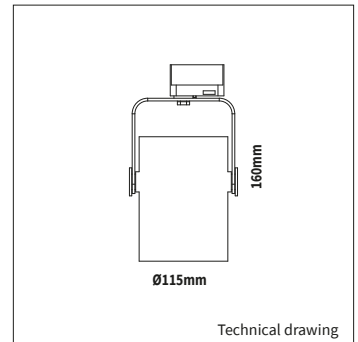

INFORMATION

Nominal lifetime L90/B50 @50.000 h - 25°C

Technical drawing

BARNDOOR

AVAILABLE SLM OPTIONS

To order the correct product, please replace **COB*** in the article number field with the COB code found on the last page of the catalogue

ARTICLE NUMBER	LUMINOUS FLUX	BRAND	COLOR TEMPERATURE	SETTING
Δ See colors				
3062.COB*.24.Δ	1100lm	Philips SLM G7	827 / 927 / 830 / 930 / 835 / 840 / 850	High Efficiency
3062.COB*.24.Δ	1100lm	Philips SLM G7	Premium White 830 / 930 / 935 / 940	High Efficiency
3062.COB*.24.Δ	1100lm	Philips SLM G7	Premium White HE 930	High Efficiency
3062.COB*.24.Δ	1100lm	Philips SLM G7	Premium Color 930	High Efficiency
3062.COB*.24.Δ	1100lm	Philips SLM G7	Premium Color HE 930	High Efficiency
3062.COB*.24.Δ	1100lm	Philips SLM G7	Crisp White 930	High Efficiency
3062.COB*.24.Δ	1100lm	Philips SLM G7	Food: Meat / Bakery / Iced Seafood / Live Seafood / Vegetables & Fruit	High Efficiency
3062.COB*.24.Δ	2000lm	Philips SLM G7	827 / 927 / 830 / 930 / 835 / 840 / 850	High Efficiency
3062.COB*.24.Δ	2000lm	Philips SLM G7	Premium White 830 / 930 / 935 / 940	High Efficiency
3062.COB*.24.Δ	2000lm	Philips SLM G7	Premium White HE 930	High Efficiency
3062.COB*.24.Δ	2000lm	Philips SLM G7	Premium Color 930	High Efficiency
3062.COB*.24.Δ	2000lm	Philips SLM G7	Premium Color HE 930	High Efficiency
3062.COB*.24.Δ	2000lm	Philips SLM G7	Crisp White 930	High Efficiency
3062.COB*.24.Δ	2000lm	Philips SLM G7	Food: Meat / Bakery / Iced Seafood / Live Seafood / Vegetables & Fruit	High Efficiency
3062.COB*.24.Δ	3000lm	Philips SLM G7	827 / 927 / 830 / 930 / 835 / 840 / 850 / 857	High Efficiency
3062.COB*.24.Δ	3000lm	Philips SLM G7	Premium White 830 / 930 / 935 / 940	High Efficiency
3062.COB*.24.Δ	3000lm	Philips SLM G7	Premium White HE 930	High Efficiency

High efficiency is the standard Keylight setting for all SLM G7 LED modules. For COB led specification and warranty information regarding high efficiency, see last page of the catalogue. Standard system warranty is 5 years.