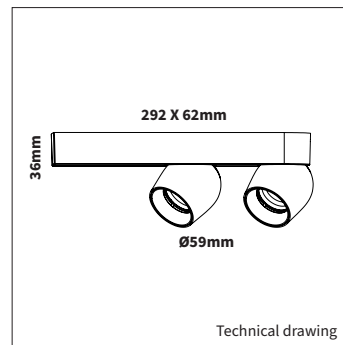

ANTI-GLARE RING

HONEYCOMB

ARTICLE NUMBER	LAMP TYPE	BRAND	LUMINOUS FLUX	OUTPUT POWER	MODULE EFFICIENCY	COLOR TEMPERATURE	CRI	TC LIFETIME	mA
5068.125.24.Δ	DtW	Bridgelux	2 X 900lm	2 X 10W	90lm/W	1800-3000K DtW	>90	50.000 Hrs	500mA

Δ See colors