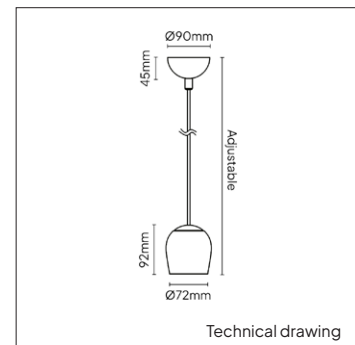

KEYLIGHT

VENUS P

PRODUCT MATERIAL	Die-cast aluminium
LIGHT SOURCE	Bridgelux BXRV
MODULE LIFETIME	Approx. 50.000 hours
DRIVER	Including phase cut dimmable driver
COLORS (Δ)	○ 3 = RAL 9003 white ● 5 = RAL 9005 black
BEAM ANGLE	45°
ADJUSTABLE	Yes
SIZE	Ø72 X 92mm

OPTIONS

ANTI-GLARE RING	Black	Included
	Gold	Art. no.: 3067.030.00.9
HONEYCOMB	Art. no.: 3067.040.00.0	
WIRELESS DIMMABLE	Masterconnect, Easy Air/Zigbee	

INFORMATION

This fixture is supplied as standard with 5 meters of cable. You can easily shorten it to the desired length yourself.

Design Patent Certificate
No. ZL 2019 3 0427875.3 Surface Mount Venus Patent

ANTI-GLARE RING

Black

Gold

HONEYCOMB

Honeycomb

ARTICLE NUMBER	LAMP TYPE	BRAND	LUMINOUS FLUX	OUTPUT POWER	MODULE EFFICIENCY	COLOR TEMPERATURE	CRI	TC LIFETIME	mA
5816.500.45.Δ	BXRV	Bridgelux	800lm	14W	57lm/W	1800-3000K	>90	50.000 Hrs	350mA

Δ See colors

Keylight International reserves the right to modify or change technical, construction or LED specifications due to continuous improvements of our products and light sources.