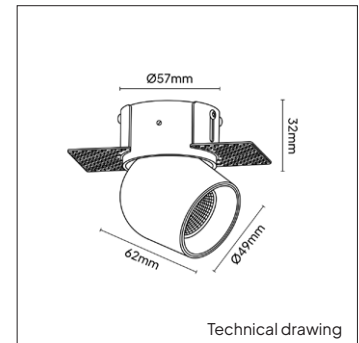

KEYLIGHT

VENUS R MICRO TRIMLESS

PRODUCT MATERIAL	Die-cast aluminium
LIGHT SOURCE	Bridgelux
MODULE LIFETIME	Approx. 50.000 hours
DRIVER	Including phase cut dimmable driver
COLORS (Δ)	○ 3 = RAL 9003 white ● 5 = RAL 9005 black
BEAM ANGLE	▲ 24°
ADJUSTABLE	Rotating 350°, 55° tiltable
SIZE	Ø49 X 62mm

OPTIONS

OPTIONAL BEAM ANGLE 2700K	▲ 15°	Art. no.: 5818.020.15.0
	▲ 36°	Art. no.: 5818.020.36.0
	▲ 50°	Art. no.: 5818.020.50.0
OPTIONAL BEAM ANGLE DTW	▲ 36°	Art. no.: 4063.020.36.0
	▲ 50°	Art. no.: 4063.020.60.0
ANTI-GLARE RING	Black	Included
	Gold	Art. no.: 5818.030.00.9
HONEYCOMB	Art. no.: 5818.040.00.0	
DRIVER OPTIONS	DALI	350mA 3-9W Art. no.: 0109.350.40.1 Size: 166 x 30 x 22mm
POWER CABLE OPTIONS Connected to driver/fixture	Europlug 2000mm 2 X 0,75 Art. no.: 0502.075.20.0	
	Wieland GST18/3 male 2000mm 3 X 0,75 Art. no.: 0501.183.20.0	
	Wieland T connector GST18/3 200mm 3 X 0,75 Art. no.: 0500.183.20.0	

Design Patent Certificate
No: ZL 2019 3 0427879.1 Recessed Mount Venus Patent

INFORMATION

Including plaster kit

- ⚠ Pay attention at the inner size (Ø46mm) of the frame, as the chosen driver needs to fit through this hole.
- ⚠ Full warranty only applies when fixture is purchased in combination with recommended driver.