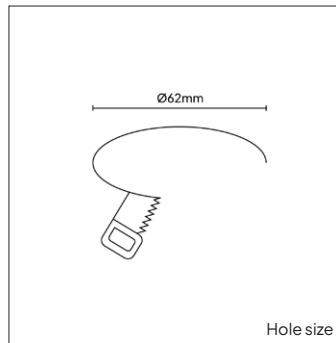

KEYLIGHT

VENUS R MICRO TRIMLESS

PRODUCT MATERIAL	Die-cast aluminium
LIGHT SOURCE	Bridgelux
MODULE LIFETIME	Approx. 50.000 hours
DRIVER	Including phase cut dimmable driver
COLORS (Δ)	○ 3 = RAL 9003 white ● 5 = RAL 9005 black
BEAM ANGLE	▲ 24°
ADJUSTABLE	Rotating 350°, 55° tiltable
SIZE	Ø49 X 62mm

OPTIONS

OPTIONAL BEAM ANGLE 2700K	▲ 15°	Art. no.: 5818.020.15.0
	▲ 36°	Art. no.: 5818.020.36.0
	▲ 50°	Art. no.: 5818.020.50.0
OPTIONAL BEAM ANGLE DTW	▲ 36°	Art. no.: 4063.020.36.0
	▲ 50°	Art. no.: 4063.020.60.0
ANTI-GLARE RING	Black	Included
	Gold	Art. no.: 5818.030.00.9
HONEYCOMB	Art. no.: 5818.040.00.0	
DRIVER OPTIONS	DALI	350mA 3-9W Art. no.: 0109.350.40.1 Size: 166 x 30 x 22mm
POWER CABLE OPTIONS Connected to driver/fixture	Europlug 2000mm 2 X 0,75 Art. no.: 0502.075.20.0	
	Wieland GST18/3 male 2000mm 3 X 0,75 Art. no.: 0501.183.20.0	
	Wieland T connector GST18/3 200mm 3 X 0,75 Art. no.: 0500.183.20.0	

Design Patent Certificate
No: ZL 2019 3 0427879.1 Recessed Mount Venus Patent

INFORMATION

Including plaster kit

- ⚠ Pay attention at the inner size (Ø46mm) of the frame, as the chosen driver needs to fit through this hole.
- ⚠ Full warranty only applies when fixture is purchased in combination with recommended driver.