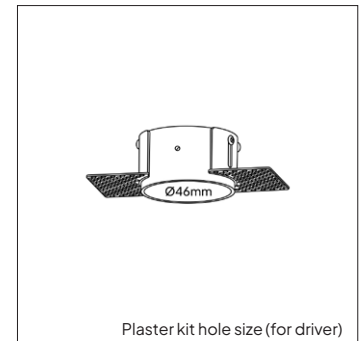

ANTI-GLARE RING

HONEYCOMB

ARTICLE NUMBER	LAMP TYPE	BRAND	LUMINOUS FLUX	OUTPUT POWER	MODULE EFFICIENCY	COLOR TEMPERATURE	CRI	TC LIFETIME	mA
4063.270.24.Δ	COB	Bridgelux	526lm	7W	75lm/W	2700K	>90	50.000 Hrs	350mA
4063.125.24.Δ	DtW	Bridgelux	519lm	7W	74lm/W	1800 - 3000K	DTW >90	50.000 Hrs	350mA