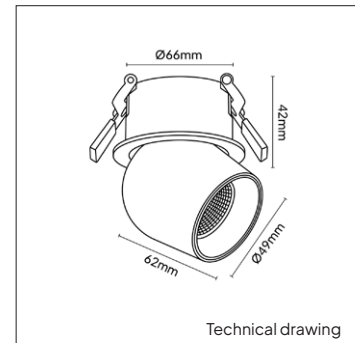

KEYLIGHT

VENUS R MICRO

PRODUCT MATERIAL	Die-cast aluminium
LIGHT SOURCE	Bridgelux
MODULE LIFETIME	Approx. 50.000 hours
DRIVER	Including phase cut dimmable driver
COLORS (Δ)	○ 3 = RAL 9003 white ● 5 = RAL 9005 black
BEAM ANGLE	▲ 24°
ADJUSTABLE	Rotating 350°, 55° tiltable
SIZE	Ø49 X 62mm

OPTIONS

OPTIONAL BEAM ANGLE 2700K	▲ 15°	Art. no.: 5818.020.15.0
	▲ 36°	Art. no.: 5818.020.36.0
	▲ 50°	Art. no.: 5818.020.50.0
OPTIONAL BEAM ANGLE DTW	▲ 36°	Art. no.: 4063.020.36.0
	▲ 60°	Art. no.: 4063.020.60.0
ANTI-GLARE RING	Black	Included
	Gold	Art. no.: 5818.030.00.9
HONEYCOMB	Art. no.: 5818.040.00.0	
DRIVER OPTIONS	DALI	350mA 3-9W Art. no.: 0109.350.40.1 Size: 166 x 30 x 20mm
POWER CABLE OPTIONS Connected to driver/fixture	Europlug 2000mm 2 X 0,75 Art. no.: 0502.075.20.0	
	Wieland GST 18/3 male 2000mm 3 X 0,75 Art. no.: 0501.183.20.0	
	Wieland T connector GST 18/3 200mm 3 X 0,75 Art. no.: 0500.183.20.0	

Design Patent Certificate
No: ZL 2019 3 0427879.1 Recessed Mount Venus Patent

INFORMATION

- ⚠ Pay attention at the inner size (Ø38mm) of the frame, as the chosen driver needs to fit through this hole.
- ⚠ Full warranty only applies when fixture is purchased in combination with recommended driver.

ANTI-GLARE RING

HONEYCOMB

Honeycomb

ARTICLE NUMBER	LAMP TYPE	BRAND	LUMINOUS FLUX	OUTPUT POWER	MODULE EFFICIENCY	COLOR TEMPERATURE	CRI	TC LIFETIME	mA
4064.270.24.Δ	COB	Bridgelux	526lm	7W	75lm/W	2700K	>90	50.000 Hrs	350mA
4064.125.24.Δ	DtW	Bridgelux	519lm	7W	74lm/W	1800 - 3000K DTW	>90	50.000 Hrs	350mA