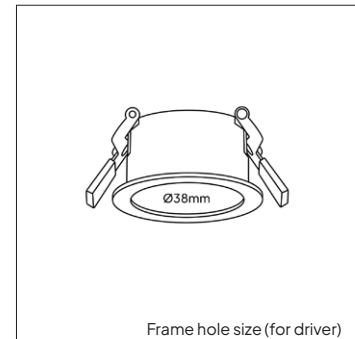

ANTI-GLARE RING

HONEYCOMB

Honeycomb

ARTICLE NUMBER	LAMP TYPE	BRAND	LUMINOUS FLUX	OUTPUT POWER	MODULE EFFICIENCY	COLOR TEMPERATURE	CRI	TC LIFETIME	mA
4064.270.24.Δ	COB	Bridgelux	526lm	7W	75lm/W	2700K	>90	50.000 Hrs	350mA
4064.125.24.Δ	DtW	Bridgelux	519lm	7W	74lm/W	1800 - 3000K DTW	>90	50.000 Hrs	350mA