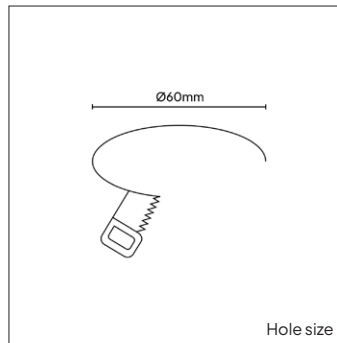

KEYLIGHT

VENUS R MICRO

PRODUCT MATERIAL	Die-cast aluminium
LIGHT SOURCE	Bridgelux
MODULE LIFETIME	Approx. 50.000 hours
DRIVER	Including phase cut dimmable driver
COLORS (Δ)	○ 3 = RAL 9003 white ● 5 = RAL 9005 black
BEAM ANGLE	▲ 24°
ADJUSTABLE	Rotating 350°, 55° tiltable
SIZE	Ø49 X 62mm

OPTIONS

OPTIONAL BEAM ANGLE 2700K	▲ 15°	Art. no.: 5818.020.15.0
	▲ 36°	Art. no.: 5818.020.36.0
	▲ 50°	Art. no.: 5818.020.50.0
OPTIONAL BEAM ANGLE DTW	▲ 36°	Art. no.: 4063.020.36.0
	▲ 60°	Art. no.: 4063.020.60.0
ANTI-GLARE RING	Black	Included
	Gold	Art. no.: 5818.030.00.9
HONEYCOMB	Art. no.: 5818.040.00.0	
DRIVER OPTIONS	DALI	350mA 3-9W Art. no.: 0109.350.40.1 Size: 166 x 30 x 20mm
POWER CABLE OPTIONS Connected to driver/fixture	Europlug 2000mm 2 X 0,75 Art. no.: 0502.075.20.0	
	Wieland GST 18/3 male 2000mm 3 X 0,75 Art. no.: 0501.183.20.0	
	Wieland T connector GST 18/3 200mm 3 X 0,75 Art. no.: 0500.183.20.0	

Design Patent Certificate
No: ZL 2019 3 0427879.1 Recessed Mount Venus Patent

INFORMATION

- ⚠ Pay attention at the inner size (Ø38mm) of the frame, as the chosen driver needs to fit through this hole.
- ⚠ Full warranty only applies when fixture is purchased in combination with recommended driver.