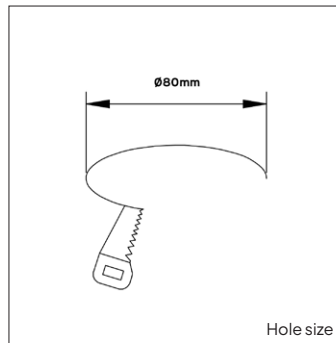

OPTIONS

OPTIONAL BEAM ANGLE	15°	Art. no.: 3067.010.15.0
	36°	Art. no.: 3067.010.36.0
	45°	Art. no.: 3067.010.45.0
ANTI-GLARE RING	Black	Included
	Gold	Art. no.: 3067.030.00.9
HONEYCOMB	Art. no.: 3067.040.00.0	
DIMMABLE	Phase cut	On request
	DALI	On request
POWER CABLE OPTIONS Connected to driver/fixture	Europlug 2000mm 2 X 0,75 Art. no.: 0502.075.20.0	
	Wieland GST 18/3 male 2000mm 3 X 0,75 Art. no.: 0501.183.20.0	
	Wieland T connector GST 18/3 200mm 3 X 0,75 Art. no.: 0500.183.20.0	
WIRELESS DIMMABLE	Masterconnect, Easy Air/Zigbee	

Design Patent Certificate
No: ZL 2019 3 0427879.1 Recessed Mount Venus Patent