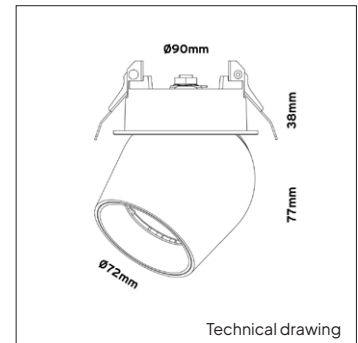

OPTIONS

OPTIONAL BEAM ANGLE	15°	Art. no.: 3067.010.15.0
	36°	Art. no.: 3067.010.36.0
	45°	Art. no.: 3067.010.45.0
ANTI-GLARE RING	Black	Included
	Gold	Art. no.: 3067.030.00.9
HONEYCOMB	Art. no.: 3067.040.00.0	
DIMMABLE	Phase cut	On request
	DALI	On request
POWER CABLE OPTIONS Connected to driver/fixture	Europlug 2000mm 2 X 0,75 Art. no.: 0502.075.20.0	
	Wieland GST 18/3 male 2000mm 3 X 0,75 Art. no.: 0501.183.20.0	
	Wieland T connector GST 18/3 200mm 3 X 0,75 Art. no.: 0500.183.20.0	
WIRELESS DIMMABLE	Masterconnect, Easy Air/Zigbee	

Design Patent Certificate
No: ZL 2019 3 0427879.1 Recessed Mount Venus Patent