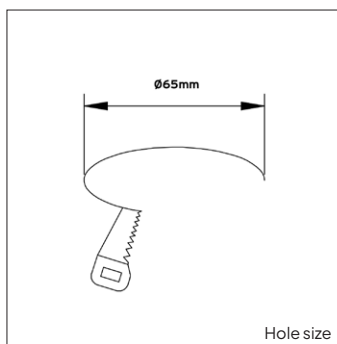

PRODUCT MATERIAL	Die-cast aluminium
LIGHT SOURCE	Bridgelux DtW
MODULE LIFETIME	Approx. 50.000 hours
DRIVER	Including phase cut dimmable driver
COLORS (Δ)	○ 3 = RAL 9003 white ● 5 = RAL 9005 black
BEAM ANGLE	24°
ADJUSTABLE	Rotating 350°, 55° tiltable
DIMMABLE	Yes
SIZE	Ø59 X 62mm

OPTIONS

OPTIONAL BEAM ANGLE	36°	Art. no.: 3066.010.36.0
	50°	Art. no.: 3066.010.50.0
ANTI-GLARE RING	Black	Included
	Gold	Art. no.: 3066.030.00.9
HONEYCOMB	Art. no.: 3066.040.00.0	
DRIVER OPTIONS	1/10V	250mA1-14W Art. no.: 0114.250.30.0 Size: 111 x 52 x 22mm
	DALI	250mA 6-13W Art. no.: 0114.250.40.1 Size: 97,2 x 43 x 30mm
POWER CABLE OPTIONS Connected to driver/fixture	Europlug 2000mm 2 X 0,75 Art. no.: 0502.075.20.0	
	Wieland GST18/3 male 2000mm 3 X 0,75 Art. no.: 0501.183.20.0	
	Wieland T connector GST18/3 200mm 3 X 0,75 Art. no.: 0500.183.20.0	

Design Patent Certificate
No: ZL 2019 3 0427879.1 Recessed Mount Venus Patent

INFORMATION

Full warranty only applies when fixture is purchased in combination with recommended driver.

ANTI-GLARE RING

HONEYCOMB

ARTICLE NUMBER	LAMP TYPE	BRAND	LUMINOUS FLUX	OUTPUT POWER	MODULE EFFICIENCY	COLOR TEMPERATURE	CRI	TC LIFETIME	mA
4066.125.24.Δ	DtW	Bridgelux	900lm	10W	90lm/W	1800-3000K >90	>90	50.000 Hrs	250mA

Δ See colors

Keylight International reserves the right to modify or change technical, construction or LED specifications due to continuous improvements of our products and light sources.