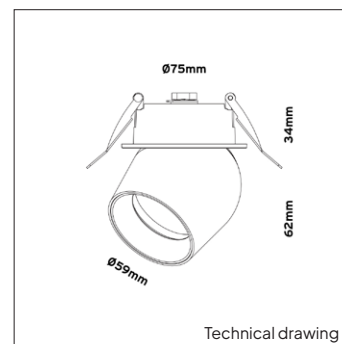

PRODUCT MATERIAL	Die-cast aluminium
LIGHT SOURCE	Bridgelux DtW
MODULE LIFETIME	Approx. 50.000 hours
DRIVER	Including phase cut dimmable driver
COLORS (Δ)	○ 3 = RAL 9003 white ● 5 = RAL 9005 black
BEAM ANGLE	24°
ADJUSTABLE	Rotating 350°, 55° tiltable
DIMMABLE	Yes
SIZE	Ø59 X 62mm

OPTIONS

OPTIONAL BEAM ANGLE	36°	Art. no.: 3066.010.36.0
	50°	Art. no.: 3066.010.50.0
ANTI-GLARE RING	Black	Included
	Gold	Art. no.: 3066.030.00.9
HONEYCOMB	Art. no.: 3066.040.00.0	
DRIVER OPTIONS	1/10V	250mA1-14W Art. no.: 0114.250.30.0 Size: 111 x 52 x 22mm
	DALI	250mA 6-13W Art. no.: 0114.250.40.1 Size: 97,2 x 43 x 30mm
POWER CABLE OPTIONS Connected to driver/fixture	Europlug 2000mm 2 X 0,75 Art. no.: 0502.075.20.0	
	Wieland GST18/3 male 2000mm 3 X 0,75 Art. no.: 0501.183.20.0	
	Wieland T connector GST18/3 200mm 3 X 0,75 Art. no.: 0500.183.20.0	

Design Patent Certificate
No: ZL 2019 3 0427879.1 Recessed Mount Venus Patent

INFORMATION

Full warranty only applies when fixture is purchased in combination with recommended driver.

ANTI-GLARE RING

HONEYCOMB

ARTICLE NUMBER	LAMP TYPE	BRAND	LUMINOUS FLUX	OUTPUT POWER	MODULE EFFICIENCY	COLOR TEMPERATURE	CRI	TC LIFETIME	mA
4066.125.24.Δ	DtW	Bridgelux	900lm	10W	90lm/W	1800-3000K >90	>90	50.000 Hrs	250mA

Δ See colors

Keylight International reserves the right to modify or change technical, construction or LED specifications due to continuous improvements of our products and light sources.