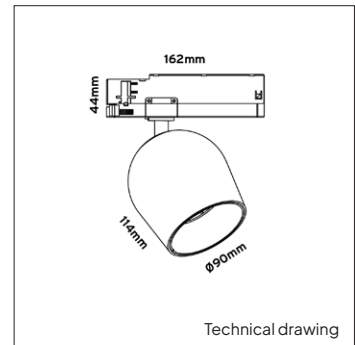

OPTIONS

OPTIONAL BEAM ANGLE	15°	Art. no.: 3068.010.15.0
	36°	Art. no.: 3068.010.36.0
	45°	Art. no.: 3068.010.45.0
	60°	Art. no.: 3068.010.60.0
ANTI-GLARE RING	Black	Included
	Gold	Art. no.: 3068.030.00.9
HONEYCOMB		Art. no.: 3068.040.00.0
DIMMABLE	DALI	On request
WIRELESS DIMMABLE		Masterconnect, Easy Air/Zigbee

Design Patent Certificate
No: ZL 2019 3 0427886.1 Trackspot Venus Patent