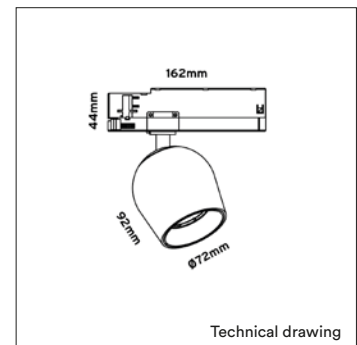

ANTI-GLARE RING

HONEYCOMB

AVAILABLE SLM OPTIONS

To order the correct product, please replace **COB*** in the article number field with the COB code found on the last page of the catalogue

ARTICLE NUMBER	LUMINOUS FLUX	BRAND	COLOR TEMPERATURE	SETTING
Δ See colors				
3067.COB*.24.Δ	1100lm	Philips SLM G7	927 / 830 / 930 / 835 / 840 / 850	High Efficiency
3067.COB*.24.Δ	1100lm	Philips SLM G7	Premium White 830 / 930 / 935 / 940	High Efficiency
3067.COB*.24.Δ	1100lm	Philips SLM G7	Premium White HE 930	High Efficiency
3067.COB*.24.Δ	1100lm	Philips SLM G7	Premium Color 930	High Efficiency
3067.COB*.24.Δ	1100lm	Philips SLM G7	Food: Bakery / Iced Seafood / Live Seafood	High Efficiency
3067.COB*.24.Δ	2000lm	Philips SLM G7	927 / 830 / 930 / 835 / 840 / 850	High Efficiency
3067.COB*.24.Δ	2000lm	Philips SLM G7	Premium White 830 / 930 / 935 / 940	High Efficiency
3067.COB*.24.Δ	2000lm	Philips SLM G7	Premium White HE 930	High Efficiency
3067.COB*.24.Δ	2000lm	Philips SLM G7	Premium Color 930	High Efficiency
3067.COB*.24.Δ	3000lm	Philips SLM G7	827 / 927 / 830 / 930 / 835 / 840 / 850 / 857	High Efficiency

⚠ High efficiency is the standard Keylight setting for all SLM G7 LED modules. For COB LED specification and warranty information regarding high efficiency, see last page of the catalogue.
Standard system warranty is 5 years.