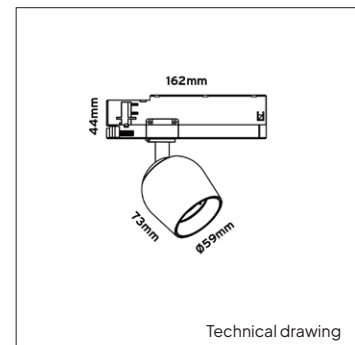

INFORMATION

Also available in surface and recessed version

Design Patent Certificate
No: ZL 2019 5 0427886.1 Trackspot Venus Patent