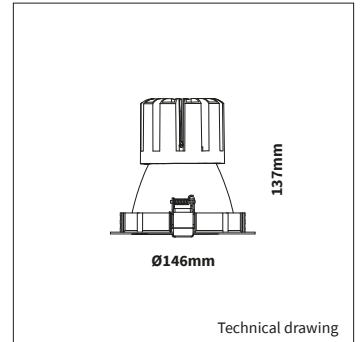

OPTIONS

OPTIONAL BEAM ANGLE	36°	Art. no.: 4391.036.00.0
EMERGENCY MODULE	Art. no.: 0187.003.03.0 - 3 hour	
DIFFUSER	Art. no.: 0186.999.99.0	
DIFFUSER RING	Art. no.: 0188.999.99.0	
DIMMABLE	Phase cut dimmable driver	
	DALI dimmable driver	
POWER CABLE OPTIONS Connected to driver/fixture	Europlug 2000mm 2 X 0,75	Included
	Art. no.: 0502.075.20.0	
	Wieland GST 18/3 male 2000mm 3 X 0,75 Art. no.: 0501.183.20.0	
	Wieland T connector GST 18/3 200mm 3 X 0,75 Art. no.: 0500.183.20.0	
WIRELESS DIMMABLE	Masterconnect, Easy Air/Zigbee