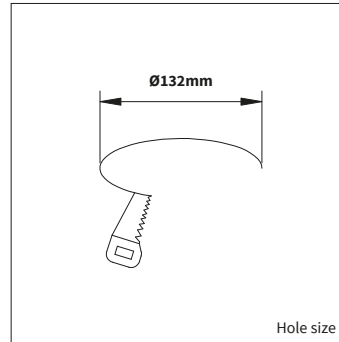

OPTIONS

OPTIONAL BEAM ANGLE	36°	Art. no.: 4391.036.00.0
EMERGENCY MODULE	Art. no.: 0187.003.03.0 - 3 hour	
DIFFUSER	Art. no.: 0186.999.99.0	
DIFFUSER RING	Art. no.: 0188.999.99.0	
DIMMABLE	Phase cut dimmable driver	
	DALI dimmable driver	
POWER CABLE OPTIONS Connected to driver/fixture	Europlug 2000mm 2 X 0,75	Included
	Art. no.: 0502.075.20.0	
	Wieland GST 18/3 male 2000mm 3 X 0,75 Art. no.: 0501.183.20.0	
	Wieland T connector GST 18/3 200mm 3 X 0,75 Art. no.: 0500.183.20.0	
WIRELESS DIMMABLE	Masterconnect, Easy Air/Zigbee