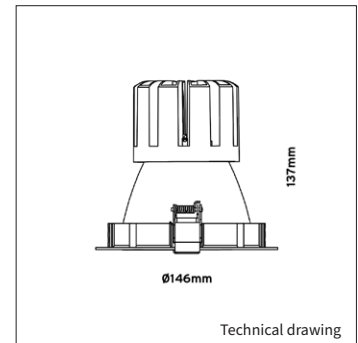

PRODUCT MATERIAL	Die-cast aluminium
LIGHT SOURCE	Philips SLM G7
MODULE LIFETIME	Approx. 50.000 hours
DRIVER	Including Xitanium on/off driver
COLORS (Δ)	○ 3 = RAL 9003 white ● 5 = RAL 9005 black ● 6 = RAL 9006 alu
BEAM ANGLE	24°
ADJUSTABLE	Yes
SIZE	Ø146 X 137mm

OPTIONS

OPTIONAL BEAM ANGLE	36° Art. no.: 4391.036.00.0
EMERGENCY MODULE	Art. no.: 0187.003.03.0 - 3 hour
DIFFUSER	Art. no.: 0186.999.99.0
DIFFUSER RING	Art. no.: 0188.999.99.0
DIMMABLE	Phase cut dimmable driver
	DALI dimmable driver
POWER CABLE OPTIONS Connected to driver/fixture	Europlug 2000mm 2 X 0,75 Art. no.: 0502.075.20.0
	Wieland GST 18/3 male 2000mm 3 X 0,75 Art. no.: 0501.183.20.0
	Wieland T connector GST 18/3 200mm 3 X 0,75 Art. no.: 0500.183.20.0
WIRELESS DIMMABLE	Masterconnect, Easy Air/Zigbee

INFORMATION

Nominal lifetime L90/B50 @50.000 h / 25°C

The light source in this product can be replaced with an equivalent module made by Philips, Osram or Tridonic.

AVAILABLE SLM OPTIONS

To order the correct product, please replace **COB*** in the article number field with the COB code found on the last page of the catalogue

ARTICLE NUMBER	LUMINOUS FLUX	BRAND	COLOR TEMPERATURE	SETTING
Δ See colors				
4021.COB*.24.Δ	1100lm	Philips SLM G7	927 / 830 / 930 / 835 / 840 / 850	High Efficiency
4021.COB*.24.Δ	1100lm	Philips SLM G7	Premium White 830 / 930 / 935 / 940	High Efficiency
4021.COB*.24.Δ	1100lm	Philips SLM G7	Premium White HE 930	High Efficiency
4021.COB*.24.Δ	1100lm	Philips SLM G7	Premium Color 930	High Efficiency
4021.COB*.24.Δ	1100lm	Philips SLM G7	Food: Bakery / Iced Seafood / Live Seafood	High Efficiency
4021.COB*.24.Δ	2000lm	Philips SLM G7	927 / 830 / 930 / 835 / 840 / 850	High Efficiency
4021.COB*.24.Δ	2000lm	Philips SLM G7	Premium White 830 / 930 / 935 / 940	High Efficiency
4021.COB*.24.Δ	2000lm	Philips SLM G7	Premium White HE 930	High Efficiency
4021.COB*.24.Δ	2000lm	Philips SLM G7	Premium Color 930	High Efficiency
4021.COB*.24.Δ	3000lm	Philips SLM G7	827 / 927 / 830 / 930 / 835 / 840 / 850 / 857	High Efficiency
4021.COB*.24.Δ	3000lm	Philips SLM G7	Premium White 830 / 940	High Efficiency

High efficiency is the standard Keylight setting for all SLM G7 LED modules. For COB LED specification and warranty information regarding high efficiency, see last page of the catalogue.
Standard system warranty is 5 years.