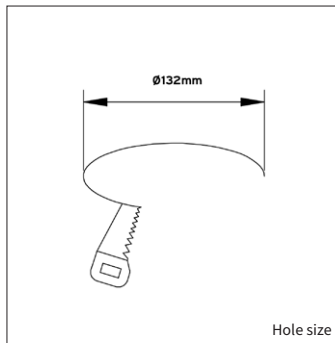

<b>PRODUCT MATERIAL</b>	Die-cast aluminium
<b>LIGHT SOURCE</b>	Philips SLM G7
<b>MODULE LIFETIME</b>	Approx. 50.000 hours
<b>DRIVER</b>	Including Xitanium on/off driver
<b>COLORS (Δ)</b>	<ul style="list-style-type: none"> <li>○ 3 = RAL 9003 white</li> <li>● 5 = RAL 9005 black</li> <li>● 6 = RAL 9006 alu</li> </ul>
<b>BEAM ANGLE</b>	 24°
<b>ADJUSTABLE</b>	Yes
<b>SIZE</b>	Ø146 X 137mm

**OPTIONS**

<b>OPTIONAL BEAM ANGLE</b>	 36° Art. no.: 4391.036.00.0
<b>EMERGENCY MODULE</b>	Art. no.: 0187.003.03.0 - 3 hour
<b>DIFFUSER</b>	Art. no.: 0186.999.99.0
<b>DIFFUSER RING</b>	Art. no.: 0188.999.99.0
<b>DIMMABLE</b>	Phase cut dimmable driver
	DALI dimmable driver
<b>POWER CABLE OPTIONS</b> Connected to driver/fixture	Europlug 2000mm 2 X 0,75 Art. no.: 0502.075.20.0
	Wieland GST 18/3 male 2000mm 3 X 0,75 Art. no.: 0501.183.20.0
	Wieland T connector GST 18/3 200mm 3 X 0,75 Art. no.: 0500.183.20.0
<b>WIRELESS DIMMABLE</b>	Masterconnect, Easy Air/Zigbee