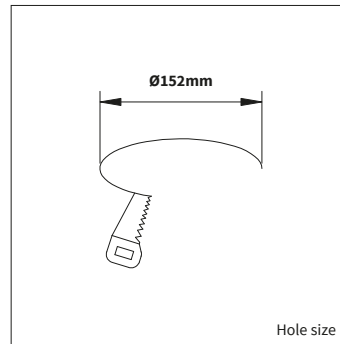

PRODUCT MATERIAL	Die-cast aluminium
LIGHT SOURCE	Philips SLM G7
MODULE LIFETIME	Approx. 50.000 hours
DRIVER	Including Xitanium driver
COLORS	○ 3 = RAL 9003 white
BEAM ANGLE	▲ 24°
ADJUSTABLE	No
SIZE	Ø169 X 156mm

OPTIONS

OPTIONAL BEAM ANGLE	▲ 18° Art. no.: 3045.018.00.0
	▲ 36° Art. no.: 3045.036.00.0
	▲ 60° Art. no.: 3045.060.00.0
	▲ 80° Art. no.: 3045.080.00.0
DIMMABLE	Phase cut dimmable driver
	DALI dimmable driver
POWER CABLE OPTIONS Connected to driver/fixture	Europlug 2000mm 2 X 0,75 Included Art. no.: 0502.075.20.0
	Wieland GST 18/3 male 2000mm 3 X 0,75 Art. no.: 0501.183.20.0
	Wieland T connector GST 18/3 200mm 3 X 0,75 Art. no.: 0500.183.20.0
WIRELESS DIMMABLE	Masterconnect, Easy Air/Zigbee

INFORMATION

Nominal lifetime L90/B50 @50.000 h - 25°C

Under 30W, UGR<19

This luminaire is equipped with an innovative lens technology instead of a reflector
High quality LED lens technology + 10% more light output

This luminaire is also available in 1100lm SLM on request

AVAILABLE SLM OPTIONS

To order the correct product, please replace **COB*** in the article number field with the COB code found on the last page of the catalogue

ARTICLE NUMBER	LUMINOUS FLUX	BRAND	COLOR TEMPERATURE	SETTING
4031.COB*.24.3	2000lm	Philips SLM G7	827 / 927 / 830 / 930 / 835 / 840 / 850	High Efficiency
4031.COB*.24.3	2000lm	Philips SLM G7	Premium White 830 / 930 / 935 / 940	High Efficiency
4031.COB*.24.3	2000lm	Philips SLM G7	Premium White HE 930	High Efficiency
4031.COB*.24.3	2000lm	Philips SLM G7	Premium Color 930	High Efficiency
4031.COB*.24.3	2000lm	Philips SLM G7	Premium Color HE 930	High Efficiency
4031.COB*.24.3	2000lm	Philips SLM G7	Crisp White 930	High Efficiency
4031.COB*.24.3	2000lm	Philips SLM G7	Food: Meat / Bakery / Iced Seafood / Live Seafood / Vegetables & Fruit	High Efficiency
4031.COB*.24.3	3000lm	Philips SLM G7	827 / 927 / 830 / 930 / 835 / 840 / 850 / 857	High Efficiency
4031.COB*.24.3	3000lm	Philips SLM G7	Premium White 830 / 930 / 935 / 940	High Efficiency
4031.COB*.24.3	3000lm	Philips SLM G7	Premium White HE 930	High Efficiency
4031.COB*.24.3	3000lm	Philips SLM G7	Premium Color 930	High Efficiency
4031.COB*.24.3	3000lm	Philips SLM G7	Premium Color HE 930	High Efficiency
4031.COB*.24.3	3000lm	Philips SLM G7	Crisp White 930	High Efficiency
4031.COB*.24.3	3000lm	Philips SLM G7	Food: Meat / Bakery / Iced Seafood / Live Seafood / Vegetables & Fruit	High Efficiency
4031.COB*.24.3	4500lm	Philips SLM G7	827 / 927 / 830 / 930 / 835 / 840 / 850 / 857	High Efficiency
4031.COB*.24.3	4500lm	Philips SLM G7	Premium White 830 / 930 / 935 / 940	High Efficiency
4031.COB*.24.3	4500lm	Philips SLM G7	Premium White HE 930	High Efficiency
4031.COB*.24.3	4500lm	Philips SLM G7	Premium Color 930	High Efficiency
4031.COB*.24.3	4500lm	Philips SLM G7	Premium Color HE 930	High Efficiency

1 High efficiency is the standard Keylight setting for all SLM G7 LED modules. For COB led specification and warranty information regarding high efficiency, see last page of the catalogue. Standard system warranty is 5 years.