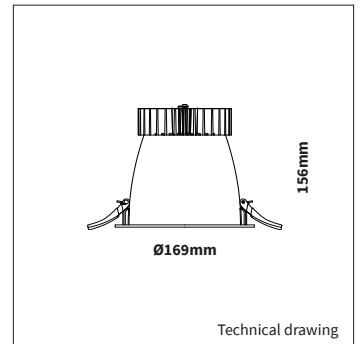

PRODUCT MATERIAL	Die-cast aluminium
LIGHT SOURCE	Philips SLM G7
MODULE LIFETIME	Approx. 50.000 hours
DRIVER	Including Xitanium driver
COLORS	○ 3 = RAL 9003 white
BEAM ANGLE	▲ 24°
ADJUSTABLE	No
SIZE	Ø169 X 156mm

OPTIONS

OPTIONAL BEAM ANGLE	▲ 18° Art. no.: 3045.018.00.0
	▲ 36° Art. no.: 3045.036.00.0
	▲ 60° Art. no.: 3045.060.00.0
	▲ 80° Art. no.: 3045.080.00.0
DIMMABLE	Phase cut dimmable driver
	DALI dimmable driver
POWER CABLE OPTIONS Connected to driver/fixture	Europlug 2000mm 2 X 0,75 Included Art. no.: 0502.075.20.0
	Wieland GST 18/3 male 2000mm 3 X 0,75 Art. no.: 0501.183.20.0
	Wieland T connector GST 18/3 200mm 3 X 0,75 Art. no.: 0500.183.20.0
WIRELESS DIMMABLE	Masterconnect, Easy Air/Zigbee

INFORMATION

Nominal lifetime L90/B50 @50.000 h - 25°C

Under 30W, UGR<19

This luminaire is equipped with an innovative lens technology instead of a reflector
High quality LED lens technology + 10% more light output

This luminaire is also available in 1100lm SLM on request

AVAILABLE SLM OPTIONS

To order the correct product, please replace **COB*** in the article number field with the COB code found on the last page of the catalogue

ARTICLE NUMBER	LUMINOUS FLUX	BRAND	COLOR TEMPERATURE	SETTING
4031.COB*.24.3	2000lm	Philips SLM G7	827 / 927 / 830 / 930 / 835 / 840 / 850	High Efficiency
4031.COB*.24.3	2000lm	Philips SLM G7	Premium White 830 / 930 / 935 / 940	High Efficiency
4031.COB*.24.3	2000lm	Philips SLM G7	Premium White HE 930	High Efficiency
4031.COB*.24.3	2000lm	Philips SLM G7	Premium Color 930	High Efficiency
4031.COB*.24.3	2000lm	Philips SLM G7	Premium Color HE 930	High Efficiency
4031.COB*.24.3	2000lm	Philips SLM G7	Crisp White 930	High Efficiency
4031.COB*.24.3	2000lm	Philips SLM G7	Food: Meat / Bakery / Iced Seafood / Live Seafood / Vegetables & Fruit	High Efficiency
4031.COB*.24.3	3000lm	Philips SLM G7	827 / 927 / 830 / 930 / 835 / 840 / 850 / 857	High Efficiency
4031.COB*.24.3	3000lm	Philips SLM G7	Premium White 830 / 930 / 935 / 940	High Efficiency
4031.COB*.24.3	3000lm	Philips SLM G7	Premium White HE 930	High Efficiency
4031.COB*.24.3	3000lm	Philips SLM G7	Premium Color 930	High Efficiency
4031.COB*.24.3	3000lm	Philips SLM G7	Premium Color HE 930	High Efficiency
4031.COB*.24.3	3000lm	Philips SLM G7	Crisp White 930	High Efficiency
4031.COB*.24.3	3000lm	Philips SLM G7	Food: Meat / Bakery / Iced Seafood / Live Seafood / Vegetables & Fruit	High Efficiency
4031.COB*.24.3	4500lm	Philips SLM G7	827 / 927 / 830 / 930 / 835 / 840 / 850 / 857	High Efficiency
4031.COB*.24.3	4500lm	Philips SLM G7	Premium White 830 / 930 / 935 / 940	High Efficiency
4031.COB*.24.3	4500lm	Philips SLM G7	Premium White HE 930	High Efficiency
4031.COB*.24.3	4500lm	Philips SLM G7	Premium Color 930	High Efficiency
4031.COB*.24.3	4500lm	Philips SLM G7	Premium Color HE 930	High Efficiency

1 High efficiency is the standard Keylight setting for all SLM G7 LED modules. For COB led specification and warranty information regarding high efficiency, see last page of the catalogue. Standard system warranty is 5 years.