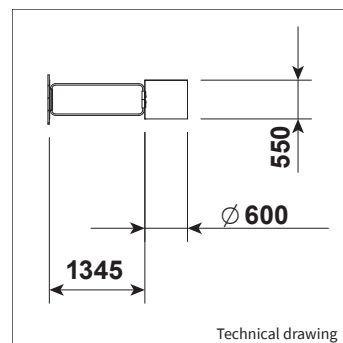

PRODUCT MATERIAL	Steel and aluminium
LIGHT SOURCE	Philips E27 retrofit LED bulb
MODULE LIFETIME	Approx. 25.000 hours
COLORS (Δ)	○ 3 = RAL 9003 white ● 5 = RAL 9005 black ● 6 = RAL 9006 alu
SIZE	1345 X 550mm

OPTIONS

COLORS	Available in all RAL colours on request Additional price + 10%

INFORMATION

WARRANTY	3 Years

[Filament bulb on request](#)

DELTA

ART.NR.	LAMP TYPE	BRAND	LUMINOUS FLUX	OUTPUT POWER	MODULE EFFICIENCY	COLOUR TEMPERATURE	CRI	TC LIFETIME
Δ see colors								
6060.001.00.Δ	E27 retrofit	Philips	3000lm	30W	100lm/W	2700K	>80	25.000 Hrs