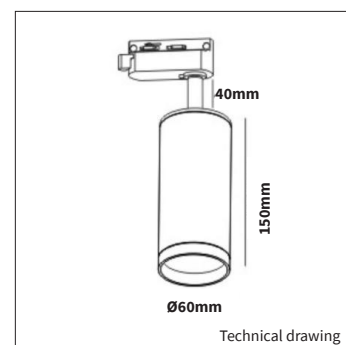

INFORMATION

WARRANTY

3 Years

Keylight International reserves the right to modify or change technical, construction or LED specifications due to continuous improvements of our products and lightsources.

EVE