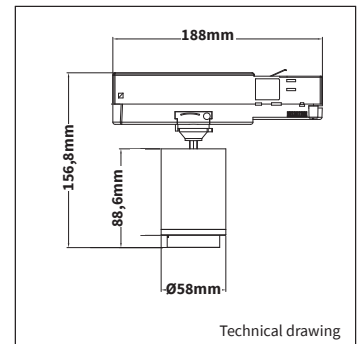

| | |
|-------------------------|-------------------------------------|
| PRODUCT MATERIAL | Die-cast aluminium |
| ADAPTER | 3-phase track adapter |
| LIGHT SOURCE | Cree |
| MODULE LIFETIME | Approx. 30.000 hours |
| DRIVER | Including phase cut dimmable driver |
| COLORS | ● 5 = RAL 9005 black |
| BEAM ANGLE | ▲ 14-50° |
| ADJUSTABLE | 350° |
| SIZE | 58 x 88,6mm |

Keylight International reserves the right to modify or change technical, construction or LED specifications due to continuous improvements of our products and light sources.

GALLERY

| ARTICLE NO. | LAMP TYPE | BRAND | LIGHT OUTPUT | MODULE POWER | MODULE EFFICIENCY | CORRELATED COLOUR TEMPERATURE | COLOUR RENDERING INDEX | TC LIFE |
|---------------|-----------|-------|--------------|--------------|-------------------|-------------------------------|------------------------|------------|
| 3071.200.50.5 | LED COB | Cree | 800lm | 8W | 100lm/W | 2700K | >90 | 50.000 Hrs |