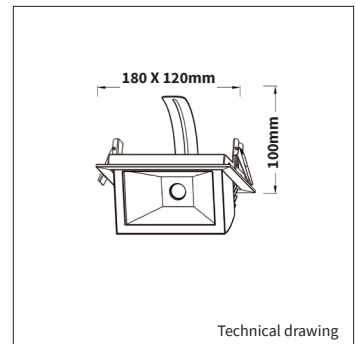

PRODUCT MATERIAL	Aluminium
LIGHT SOURCE	Philips SLM G7
MODULE LIFETIME	Approx. 50.000 hours
DRIVER	Including Xitanium driver
COLORS	○ 3 = RAL 9003 white
BEAM ANGLE	73°
ADJUSTABLE	Yes
SIZE	180 X 130 X 100mm

OPTIONS

EMERGENCY BALLAST	Art. no.: 0187.003.01.0 1 hour
DIMMABLE	DALI dimmable

INFORMATION

WARRANTY	5 Years

AVAILABLE SLM OPTIONS

To order the correct product, please replace **COB*** in the article number field with the COB code found on the last page of the catalogue

ARTICLE NUMBER	LUMINOUS FLUX	BRAND	OUTPUT POWER	COLOUR TEMPERATURE	CRI	SETTING	POWER FACTOR
4411.COB*.77.3	1100lm	Philips SLM G7	6W	827 / 830 / 835 / 840 / 850	>80	High Efficiency	>0,9
4411.COB*.77.3	1100lm	Philips SLM G7	8W	927 / 930	>90	High Efficiency	>0,9
4411.COB*.77.3	1100lm	Philips SLM G7	6W	830 Premium White	>80	High Efficiency	>0,9
4411.COB*.77.3	1100lm	Philips SLM G7	7W	930 / 935 / 940 Premium White	>90	High Efficiency	>0,9
4411.COB*.77.3	1100lm	Philips SLM G7	7W	930 Premium Color	>90	High Efficiency	>0,9
4411.COB*.77.3	1100lm	Philips SLM G6	11W	930 Crisp White	>90	High Efficiency	>0,9
4411.COB*.77.3	1100lm	Philips SLM G7	12W	925 Food Warm White	84	High Efficiency	>0,9
4411.COB*.77.3	1100lm	Philips SLM G7	11W	930 Food Premium Red	88	High Efficiency	>0,9
4411.COB*.77.3	2000lm	Philips SLM G7	12W	827 / 830 / 835 / 840 / 850	>80	High Efficiency	>0,9
4411.COB*.77.3	2000lm	Philips SLM G7	17W	927 / 930	>90	High Efficiency	>0,9
4411.COB*.77.3	2000lm	Philips SLM G7	12W	830 Premium White	>80	High Efficiency	>0,9
4411.COB*.77.3	2000lm	Philips SLM G7	17W	930 / 935 / 940 Premium White	>90	High Efficiency	>0,9
4411.COB*.77.3	2000lm	Philips SLM G7	17W	930 Premium Color	>90	High Efficiency	>0,9
4411.COB*.77.3	2000lm	Philips SLM G6	21W	930 Crisp White	>90	High Efficiency	>0,9
4411.COB*.77.3	2000lm	Philips SLM G7	22W	925 Food Warm White	84	High Efficiency	>0,9
4411.COB*.77.3	2000lm	Philips SLM G7	20W	930 Food Premium Red	88	High Efficiency	>0,9
4411.COB*.77.3	3000lm	Philips SLM G7	19W	827 / 830 / 835 / 840 / 850 / 857	>80	High Efficiency	>0,9
4411.COB*.77.3	3000lm	Philips SLM G7	23W	927 / 930	>90	High Efficiency	>0,9
4411.COB*.77.3	3000lm	Philips SLM G7	20W	830 Premium White	>80	High Efficiency	>0,9
4411.COB*.77.3	3000lm	Philips SLM G7	23W	930 / 935 / 940 Premium White	>90	High Efficiency	>0,9
4411.COB*.77.3	3000lm	Philips SLM G7	25W	930 Premium Color	>90	High Efficiency	>0,9
4411.COB*.77.3	4500lm	Philips SLM G7	29W	827 / 830 / 835 / 840 / 850 / 857	>80	High Efficiency	>0,9
4411.COB*.77.3	4500lm	Philips SLM G7	26W	927 / 930	>90	High Efficiency	>0,9

High efficiency is the standard Keylight setting for all SLM G6/G7 LED modules. For technical and warranty information regarding high efficiency, see last page of the catalogue. Standard system warranty is 5 years.