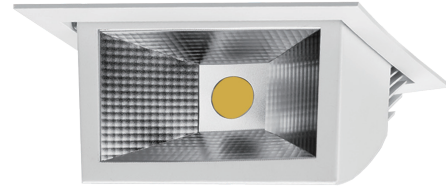

PRODUCT MATERIAL	Aluminium
LIGHT SOURCE	Philips SLM G7
MODULE LIFETIME	Approx. 50.000 hours
DRIVER	Including Xitanium driver
COLORS	○ 3 = RAL 9003 white
BEAM ANGLE	73°
ADJUSTABLE	Yes
SIZE	180 X 130 X 100mm

OPTIONS

EMERGENCY BALLAST	Art. no.: 0187.003.01.0 1 hour
DIMMABLE	DALI dimmable

INFORMATION

WARRANTY	5 Years

AVAILABLE SLM OPTIONS

To order the correct product, please replace **COB*** in the article number field with the COB code found on the last page of the catalogue

ARTICLE NUMBER	LUMINOUS FLUX	BRAND	OUTPUT POWER	COLOUR TEMPERATURE	CRI	SETTING	POWER FACTOR
4411.COB*.77.3	1100lm	Philips SLM G7	6W	827 / 830 / 835 / 840 / 850	>80	High Efficiency	>0,9
4411.COB*.77.3	1100lm	Philips SLM G7	8W	927 / 930	>90	High Efficiency	>0,9
4411.COB*.77.3	1100lm	Philips SLM G7	6W	830 Premium White	>80	High Efficiency	>0,9
4411.COB*.77.3	1100lm	Philips SLM G7	7W	930 / 935 / 940 Premium White	>90	High Efficiency	>0,9
4411.COB*.77.3	1100lm	Philips SLM G7	7W	930 Premium Color	>90	High Efficiency	>0,9
4411.COB*.77.3	1100lm	Philips SLM G6	11W	930 Crisp White	>90	High Efficiency	>0,9
4411.COB*.77.3	1100lm	Philips SLM G7	12W	925 Food Warm White	84	High Efficiency	>0,9
4411.COB*.77.3	1100lm	Philips SLM G7	11W	930 Food Premium Red	88	High Efficiency	>0,9
4411.COB*.77.3	2000lm	Philips SLM G7	12W	827 / 830 / 835 / 840 / 850	>80	High Efficiency	>0,9
4411.COB*.77.3	2000lm	Philips SLM G7	17W	927 / 930	>90	High Efficiency	>0,9
4411.COB*.77.3	2000lm	Philips SLM G7	12W	830 Premium White	>80	High Efficiency	>0,9
4411.COB*.77.3	2000lm	Philips SLM G7	17W	930 / 935 / 940 Premium White	>90	High Efficiency	>0,9
4411.COB*.77.3	2000lm	Philips SLM G7	17W	930 Premium Color	>90	High Efficiency	>0,9
4411.COB*.77.3	2000lm	Philips SLM G6	21W	930 Crisp White	>90	High Efficiency	>0,9
4411.COB*.77.3	2000lm	Philips SLM G7	22W	925 Food Warm White	84	High Efficiency	>0,9
4411.COB*.77.3	2000lm	Philips SLM G7	20W	930 Food Premium Red	88	High Efficiency	>0,9
4411.COB*.77.3	3000lm	Philips SLM G7	19W	827 / 830 / 835 / 840 / 850 / 857	>80	High Efficiency	>0,9
4411.COB*.77.3	3000lm	Philips SLM G7	23W	927 / 930	>90	High Efficiency	>0,9
4411.COB*.77.3	3000lm	Philips SLM G7	20W	830 Premium White	>80	High Efficiency	>0,9
4411.COB*.77.3	3000lm	Philips SLM G7	23W	930 / 935 / 940 Premium White	>90	High Efficiency	>0,9
4411.COB*.77.3	3000lm	Philips SLM G7	25W	930 Premium Color	>90	High Efficiency	>0,9
4411.COB*.77.3	4500lm	Philips SLM G7	29W	827 / 830 / 835 / 840 / 850 / 857	>80	High Efficiency	>0,9
4411.COB*.77.3	4500lm	Philips SLM G7	26W	927 / 930	>90	High Efficiency	>0,9

High efficiency is the standard Keylight setting for all SLM G6/G7 LED modules. For technical and warranty information regarding high efficiency, see last page of the catalogue. Standard system warranty is 5 years.