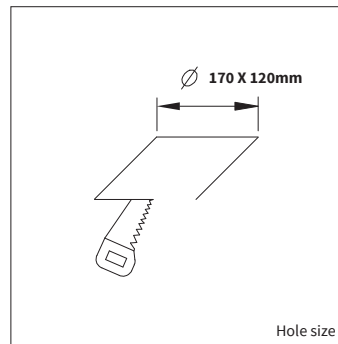

PRODUCT MATERIAL	Aluminium
LIGHT SOURCE	Philips SLM G7
MODULE LIFETIME	Approx. 50.000 hours
DRIVER	Including Xitanium driver
COLORS	○ 3 = RAL 9003 white
BEAM ANGLE	73°
ADJUSTABLE	Yes
SIZE	180 X 130 X 100mm

OPTIONS

EMERGENCY BALLAST	Art. no.: 0187.003.01.0 1 hour
DIMMABLE	DALI dimmable

INFORMATION

WARRANTY	5 Years

AVAILABLE SLM OPTIONS

To order the correct product, please replace **COB*** in the article number field with the COB code found on the last page of the catalogue

ARTICLE NUMBER	LUMINOUS FLUX	BRAND	OUTPUT POWER	COLOUR TEMPERATURE	CRI	SETTING	POWER FACTOR
4411.COB*.77.3	1100lm	Philips SLM G7	6W	827 / 830 / 835 / 840 / 850	>80	High Efficiency	>0,9
4411.COB*.77.3	1100lm	Philips SLM G7	8W	927 / 930	>90	High Efficiency	>0,9
4411.COB*.77.3	1100lm	Philips SLM G7	6W	830 Premium White	>80	High Efficiency	>0,9
4411.COB*.77.3	1100lm	Philips SLM G7	7W	930 / 935 / 940 Premium White	>90	High Efficiency	>0,9
4411.COB*.77.3	1100lm	Philips SLM G7	7W	930 Premium Color	>90	High Efficiency	>0,9
4411.COB*.77.3	1100lm	Philips SLM G6	11W	930 Crisp White	>90	High Efficiency	>0,9
4411.COB*.77.3	1100lm	Philips SLM G7	12W	925 Food Warm White	84	High Efficiency	>0,9
4411.COB*.77.3	1100lm	Philips SLM G7	11W	930 Food Premium Red	88	High Efficiency	>0,9
4411.COB*.77.3	2000lm	Philips SLM G7	12W	827 / 830 / 835 / 840 / 850	>80	High Efficiency	>0,9
4411.COB*.77.3	2000lm	Philips SLM G7	17W	927 / 930	>90	High Efficiency	>0,9
4411.COB*.77.3	2000lm	Philips SLM G7	12W	830 Premium White	>80	High Efficiency	>0,9
4411.COB*.77.3	2000lm	Philips SLM G7	17W	930 / 935 / 940 Premium White	>90	High Efficiency	>0,9
4411.COB*.77.3	2000lm	Philips SLM G7	17W	930 Premium Color	>90	High Efficiency	>0,9
4411.COB*.77.3	2000lm	Philips SLM G6	21W	930 Crisp White	>90	High Efficiency	>0,9
4411.COB*.77.3	2000lm	Philips SLM G7	22W	925 Food Warm White	84	High Efficiency	>0,9
4411.COB*.77.3	2000lm	Philips SLM G7	20W	930 Food Premium Red	88	High Efficiency	>0,9
4411.COB*.77.3	3000lm	Philips SLM G7	19W	827 / 830 / 835 / 840 / 850 / 857	>80	High Efficiency	>0,9
4411.COB*.77.3	3000lm	Philips SLM G7	23W	927 / 930	>90	High Efficiency	>0,9
4411.COB*.77.3	3000lm	Philips SLM G7	20W	830 Premium White	>80	High Efficiency	>0,9
4411.COB*.77.3	3000lm	Philips SLM G7	23W	930 / 935 / 940 Premium White	>90	High Efficiency	>0,9
4411.COB*.77.3	3000lm	Philips SLM G7	25W	930 Premium Color	>90	High Efficiency	>0,9
4411.COB*.77.3	4500lm	Philips SLM G7	29W	827 / 830 / 835 / 840 / 850 / 857	>80	High Efficiency	>0,9
4411.COB*.77.3	4500lm	Philips SLM G7	26W	927 / 930	>90	High Efficiency	>0,9

High efficiency is the standard Keylight setting for all SLM G6/G7 LED modules. For technical and warranty information regarding high efficiency, see last page of the catalogue. Standard system warranty is 5 years.