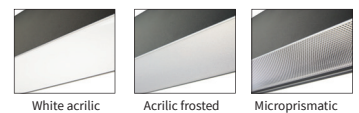

Technical drawing

White acrylic   Acrylic frosted   Microprismatic

ART.NR.	LAMP TYPE	BRAND	LUMINOUS FLUX	OUTPUT POWER	MODULE EFFICIENCY	COLOUR TEMPERATURE	CRI	TC LIFETIME	LENGTH
Δ see colors									
9262.114.30.Δ	Ledline	Philips	8800lm	60W	147lm/W	3000K	>80	50.000 Hrs	1149mm
9262.114.40.Δ	Ledline	Philips	8800lm	60W	147lm/W	4000K	>80	50.000 Hrs	1149mm
9262.172.30.Δ	Ledline	Philips	13200lm	92W	143lm/W	3000K	>80	50.000 Hrs	1722mm
9262.172.40.Δ	Ledline	Philips	13200lm	92W	143lm/W	4000K	>80	50.000 Hrs	1722mm
9262.229.30.Δ	Ledline	Philips	17600lm	116W	152lm/W	3000K	>80	50.000 Hrs	2298mm
9262.229.40.Δ	Ledline	Philips	17600lm	116W	152lm/W	4000K	>80	50.000 Hrs	2298mm
9262.287.30.Δ	Ledline	Philips	22000lm	144W	153lm/W	3000K	>80	50.000 Hrs	2870mm
9262.287.40.Δ	Ledline	Philips	22000lm	144W	153lm/W	4000K	>80	50.000 Hrs	2870mm