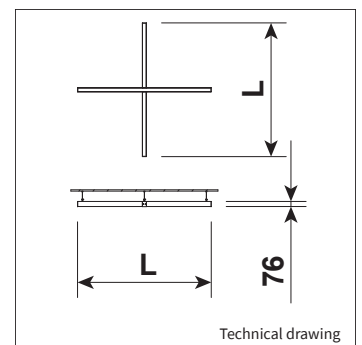

INFORMATION

WARRANTY	5 Years

Suspended, standard 1,5m steel wire suspension included
We can produce this luminaire in different lengths and shapes on request

PROFILE X