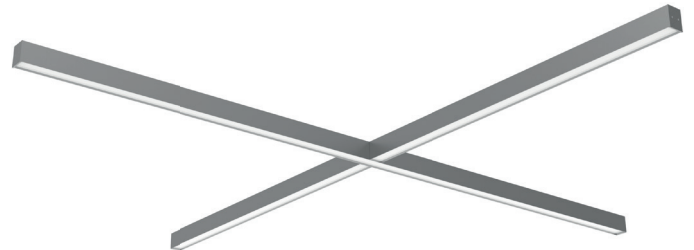

PRODUCT MATERIAL	Aluminium profile
LIGHT SOURCE	Philips Ledline
MODULE LIFETIME	Approx. 50.000 hours
DRIVER LEDLINE	Including Philips Xitanium driver
COLORS (Δ)	☐ 3 = RAL 9003 white ☐ 5 = RAL 9005 black ☐ 6 = RAL 9006 alu
REFLECTOR	Aluminium white
ADJUSTABLE	No
SIZE	see technical drawing