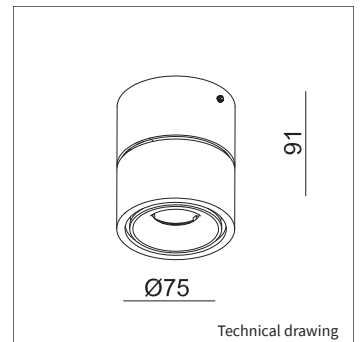

Keylight International reserves the right to modify or change technical, construction or LED specifications due to continuous improvements of our products and lightsources.

LOOK MINI

ART.NR.	LAMP TYPE	BRAND	LUMINOUS FLUX	OUTPUT POWER	MODULE EFFICIENCY	COLOUR TEMPERATURE	CRI	TC LIFETIME	mA
6023.027.34.Δ	V8 Array	Bridgelux	740lm	9W	82Lm/W	2700K	>90	30.000 Hrs	500mA