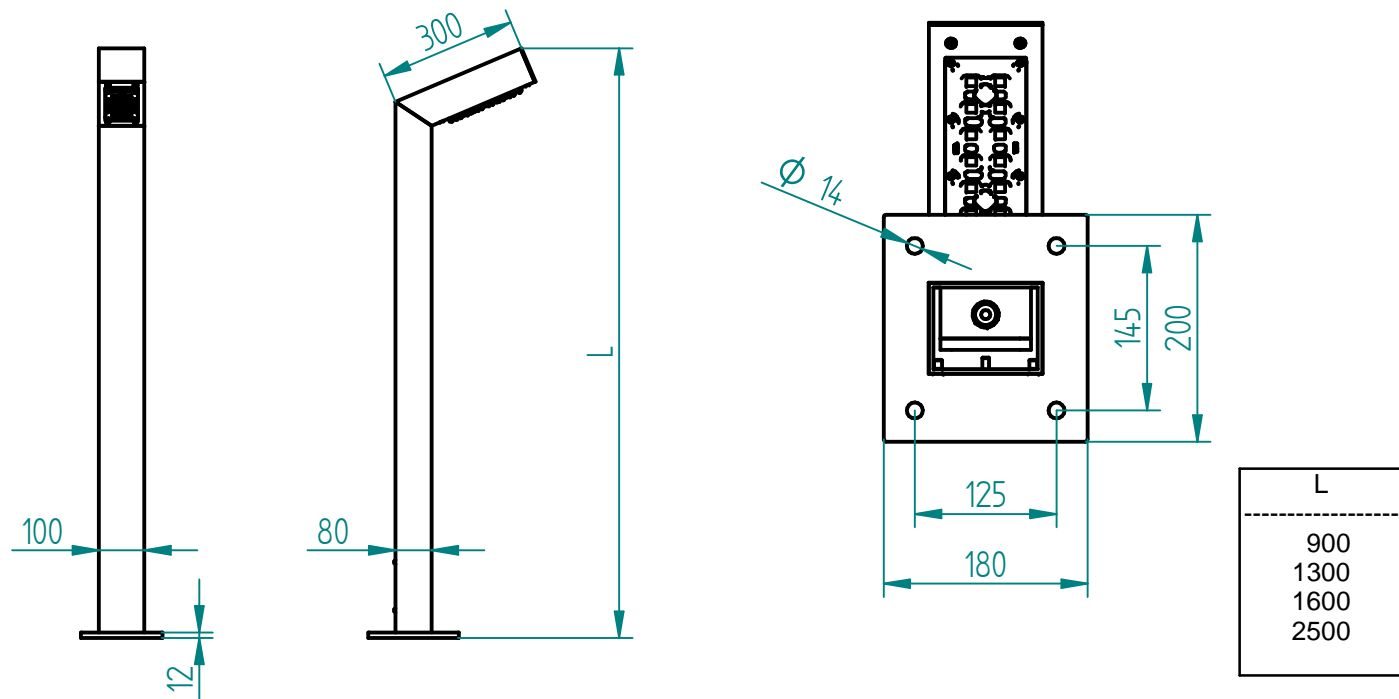

1

1 - Connect power cable according to the diagram

KEYLIGHT

2

- 1 - Put the luminaire on the mounting base
- 2 - Fix the luminaire to the base

3