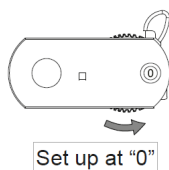

MODEL: VENUS T MIDI

ITEM NO: 3067.Δ

RoHS

IP20

IMPORTANT NOTICE

1. To prevent electric shock, turn off electricity at fuse box before installing the lighting fixture, adding or changing accessory.
2. Ensure a distance of 75mm away from the lighting fixture for air ventilation and make sure to obey all fire regulations.
3. The distance between the lighting fixture and to be lighted up object must be at least 500mm.
4. Do not touch the lighting fixture when in use.
5. Do not cover the lighting fixture by any material at any time.
6. When installing or using this lighting fixture, basic safety precautions should always be followed.
7. Please refer to a qualified engineer if you have any questions by installation.
8. According to the EU Directive WEEE (Waste Electrical and Electronic Equipment) the luminaire must not be disposed of via incinerated waste. It must be sent to the respective local facility for disposal and/or the recycling of electronic products.

INSTALLATION INSTRUCTIONS

1. Turn off the power supply.
2. Set adapter at "0".
3. Fastening the adapter.
4. Lock the adapter.
5. Installation is now completed and the fixture is ready for use.
6. Rotate the head of the lighting fixture in the right direction to highlight your object.