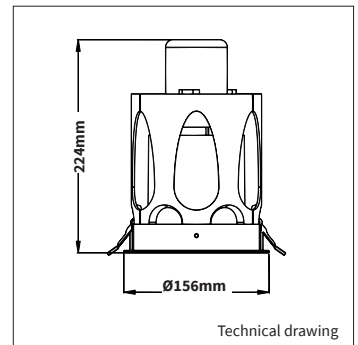

Hole size

Technical drawing

This luminaire is also available in 1100lm SLM on request

AVAILABLE SLM OPTIONS

To order the correct product, please replace **COB*** in the article number field with the COB code found on the last page of the catalogue

ARTICLE NUMBER	LUMINOUS FLUX	BRAND	OUTPUT POWER	COLOUR TEMPERATURE	CRI	SETTING	POWER FACTOR
4026.COB*.24.Δ	2000lm	Philips SLM G7	12W	827 / 830 / 835 / 840 / 850	>80	High Efficiency	>0,9
4026.COB*.24.Δ	2000lm	Philips SLM G7	17W	927 / 930	>90	High Efficiency	>0,9
4026.COB*.24.Δ	2000lm	Philips SLM G7	12W	830 Premium White	>80	High Efficiency	>0,9
4026.COB*.24.Δ	2000lm	Philips SLM G7	17W	930 / 935 / 940 Premium White	>90	High Efficiency	>0,9
4026.COB*.24.Δ	2000lm	Philips SLM G7	17W	930 Premium Color	>90	High Efficiency	>0,9
4026.COB*.24.Δ	2000lm	Philips SLM G6	21W	930 Crisp White	>90	High Efficiency	>0,9
4026.COB*.24.Δ	2000lm	Philips SLM G7	22W	925 Food Warm White	84	High Efficiency	>0,9
4026.COB*.24.Δ	2000lm	Philips SLM G7	20W	930 Food Premium Red	88	High Efficiency	>0,9
4026.COB*.24.Δ	3000lm	Philips SLM G7	19W	827 / 830 / 835 / 840 / 850 / 857	>80	High Efficiency	>0,9
4026.COB*.24.Δ	3000lm	Philips SLM G7	23W	927 / 930	>90	High Efficiency	>0,9
4026.COB*.24.Δ	3000lm	Philips SLM G7	20W	830 Premium White	>80	High Efficiency	>0,9
4026.COB*.24.Δ	3000lm	Philips SLM G7	23W	930 / 935 / 940 Premium White	>90	High Efficiency	>0,9
4026.COB*.24.Δ	3000lm	Philips SLM G7	25W	930 Premium Color	>90	High Efficiency	>0,9
4026.COB*.24.Δ	3000lm	Philips SLM G6	32W	930 Crisp White	>90	High Efficiency	>0,9
4026.COB*.24.Δ	3000lm	Philips SLM G7	36W	925 Food Warm White	84	High Efficiency	>0,9
4026.COB*.24.Δ	3000lm	Philips SLM G7	34W	930 Food Premium Red	88	High Efficiency	>0,9
4026.COB*.24.Δ	4500lm	Philips SLM G7	29W	827 / 830 / 835 / 840 / 850 / 857	>80	High Efficiency	>0,9
4026.COB*.24.Δ	4500lm	Philips SLM G7	26W	927 / 930	>90	High Efficiency	>0,9
4026.COB*.24.Δ	4500lm	Philips SLM G7	30W	830 Premium White	>80	High Efficiency	>0,9
4026.COB*.24.Δ	4500lm	Philips SLM G7	35W	930 / 935 / 940 Premium White	>90	High Efficiency	>0,9
4026.COB*.24.Δ	4500lm	Philips SLM G7	37W	930 Premium Color	>90	High Efficiency	>0,9
4026.COB*.24.Δ	4500lm	Philips SLM G6	44W	930 Crisp White	>90	High Efficiency	>0,9
4026.COB*.24.Δ	4500lm	Philips SLM G6	46W	925 Food Warm White	84	High Efficiency	>0,9
4026.COB*.24.Δ	4500lm	Philips SLM G6	46W	930 Food Premium Red	88	High Efficiency	>0,9

High efficiency is the standard Keylight setting for all SLM G6/G7 LED modules. For technical and warranty information regarding high efficiency, see last page of the catalogue. Standard system warranty is 5 years.