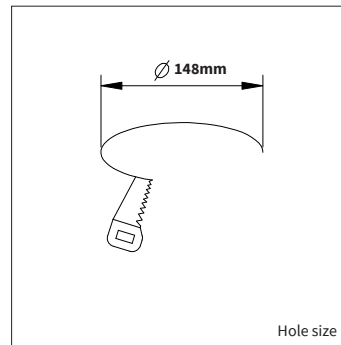

INFORMATION

WARRANTY

5 Years

Hole size