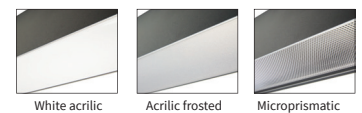

INFORMATION

WARRANTY	5 Years

Mounting: Free standing
Available in up/dn version

ART.NR.	LAMP TYPE	BRAND	LIGHT OUTPUT	MODULE POWER	MODULE EFFICIENCY	CORRELATED COLOUR TEMPERATURE	COLOUR RENDERING INDEX	TC LIFE
Δ see colors								
9900.000.30.Δ	LED module	Philips	4400lm	29W	152lm/W	3000K	>80	50.000 Hrs
9900.000.40.Δ	LED module	Philips	4400lm	29W	152lm/W	4000K	>80	50.000 Hrs
UP/DN								
9901.000.30.Δ	LED module	Philips	8800lm	57W	154lm/W	3000K	>80	50.000 Hrs
9901.000.40.Δ	LED module	Philips	8800lm	57W	154lm/W	4000K	>80	50.000 Hrs