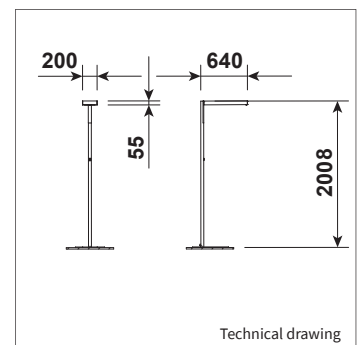

INFORMATION

WARRANTY	5 Years

Mounting: Free standing
Available in up/dn version

ART.NR.	LAMP TYPE	BRAND	LIGHT OUTPUT	MODULE POWER	MODULE EFFICIENCY	CORRELATED COLOUR TEMPERATURE	COLOUR RENDERING INDEX	TC LIFE
Δ see colors								
9900.000.30.Δ	LED module	Philips	4400lm	29W	152lm/W	3000K	>80	50.000 Hrs
9900.000.40.Δ	LED module	Philips	4400lm	29W	152lm/W	4000K	>80	50.000 Hrs
UP/DN								
9901.000.30.Δ	LED module	Philips	8800lm	57W	154lm/W	3000K	>80	50.000 Hrs
9901.000.40.Δ	LED module	Philips	8800lm	57W	154lm/W	4000K	>80	50.000 Hrs